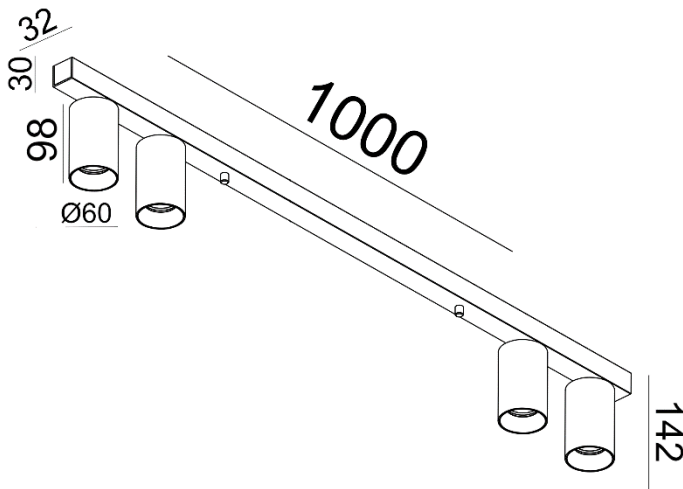

Reference :	LY.SGR.E4x4.GU10.22
Colour :	22 – Mat black
Materials :	Aluminium + polycarbonate
Adjustable :	Yes
Lampholder:	GU10 x 4
Voltage :	220-240Vac, 50-60Hz, max 4x7,5W
Bulb included :	No
Dimensions:	Base : 1000mm x 30mm x 32mm Fixture dim. : 1000mmx142mmx60mm
Class rating :	CE - IP20 - Class I
Origin :	Made in P.R.C.
Warranty :	5 years

Also available in the ASTRA QUATTRO range :

	Colour	Number of GU10 bases	Dimensions
LY.SGR.E4x4.GU10.20	Mat white	4 x	1000mm x 142mm x 60mm