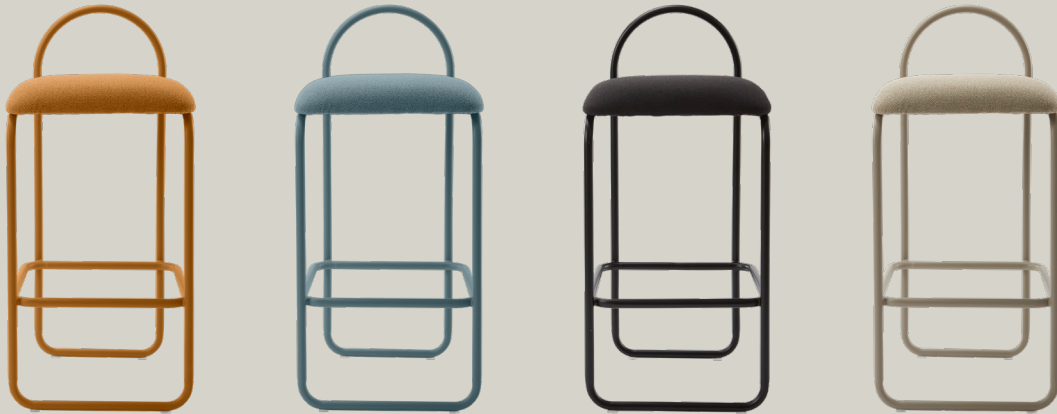

AYTM

***ANGUI BAR CHAIR (SMALL)***

---

*Product sheet*

## ***SPECIFICATIONS***

<i>PRODUCT TYPE</i>	.....	Bar chair
<i>PRODUCT NAME</i>	.....	ANGUI
<i>COLOURS</i>	.....	Amber bouclé
	.....	Dusty blue bouclé
	.....	Anthracite bouclé
	.....	Taupe bouclé
<i>DIMENSIONS</i>	.....	L37 x W39 x H82,5 cm
<i>WEIGHT</i>	.....	4,6 kg
<i>SEATING HEIGHT</i>	.....	65,5 cm
<i>MATERIAL — FRAME</i>	.....	Steel with powder coating
<i>MATERIAL — SEAT</i>	.....	PU foam & Plywood / MDF
		Fabric: 80% RPET & 20% Polyester (Amber & Dusty blue)
		Fabric: 92% RPET & 8% Polyester (Anthracite & Taupe)
		≈ 2,5 recycled bottles (Gabriel Grain fabric)
<i>GABRIEL GRAIN DESIGN NO.</i>	.....	Amber bouclé: 228763130
	.....	Dusty blue bouclé: 228767134
	.....	Anthracite bouclé: 228860328
	.....	Taupe bouclé: 228861253
<i>GABRIEL GRAIN MATERIAL</i>	.....	<b>Click to read more about Gabriel Grain fabric specifications</b>
<i>QUANTITY PER PARCEL</i>	.....	1
<i>PACKAGING DIMENSIONS</i>	.....	L41 x W39 x H85 cm
<i>PACKAGING WEIGHT</i>	.....	6,3 kg
<i>COMPLIANT WITH</i>	.....	EN 16139; EN 1021-1 & 2
	.....	ANSI/BIFMA X5.4; TB117-2013
<i>MAX LOAD</i>	.....	110 kg
<i>US FR LEGISLATION</i>	.....	The Gabriel Grain fabric complies with US FR legislation
<i>PLEASE NOTE</i>	.....	For the contract market kindly use the attached feet for recommended stability

## VARIATIONS

AMBER BOUCLÉ  
Art. No.  
502400636080

DUSTY BLUE BOUCLÉ  
Art. No.  
502403017080

ANTHRACITE BOUCLÉ  
Art. No.  
502400070080

TAUPE BOUCLÉ  
Art. No.  
502400072080

## *THE ANGUI FAMILY*

Let the alluring curves of the ANGUI family wrap around and dominate your space. The shapes of ANGUI are created to playfully experiment with the organic and graceful movements of a snake.