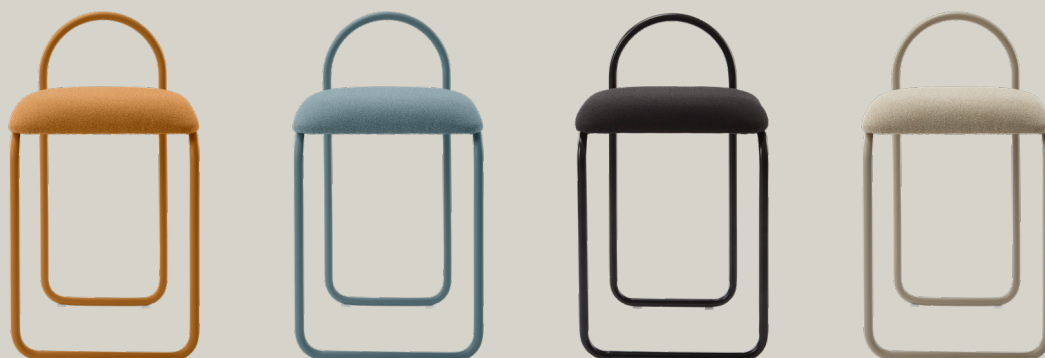

AYTM

ANGUI CHAIR

Product sheet

SPECIFICATIONS

<i>PRODUCT TYPE</i>	Chair
<i>PRODUCT NAME</i>	ANGUI
<i>COLOURS</i>	Amber bouclé Dusty blue bouclé Anthracite bouclé Taupe bouclé
<i>DIMENSIONS</i>	L37 x W39 x H68 cm
<i>WEIGHT</i>	4,97 kg
<i>SITTING HEIGHT</i>	51 cm
<i>MATERIAL — FRAME</i>	Steel with powder coating
<i>MATERIAL — SEAT</i>	PU foam & Plywood / MDF
		Fabric: 80% RPET & 20% Polyester (Amber & Dusty blue)
		Fabric: 92% RPET & 8% Polyester (Anthracite & Taupe)
		≈ 2,5 recycled bottles (Gabriel Grain fabric)
<i>GABRIEL GRAIN DESIGN NO.</i>	Amber bouclé: 228763130 Dusty blue bouclé: 228767134 Anthracite bouclé: 228860328 Taupe bouclé: 228861253
<i>GABRIEL GRAIN MATERIAL</i>	Click to read more about Gabriel Grain fabric specifications
<i>QUANTITY PER PARCEL</i>	1
<i>PACKAGING DIMENSIONS</i>	L70 x W40 x H14 cm
<i>PACKAGING WEIGHT</i>	6 kg
<i>COMPLIANT WITH</i>	EN 16139; EN 1021-1 & 2 ANSI/BIFMA X5.4; TB117-2013
<i>MAX LOAD</i>	110 kg
<i>US FR LEGISLATION</i>	The Gabriel Grain fabric complies with US FR legislation
<i>PLEASE NOTE</i>	For the contract market kindly use the attached feet for recommended stability

VARIATIONS

AMBER BOUCLÉ
Art. No.
501590636081

DUSTY BLUE BOUCLÉ
Art. No.
501593017081

ANTHRACITE BOUCLÉ
Art. No.
501590070081

TAUPE BOUCLÉ
Art. No.
501590072081

CARE GUIDE — METALS

HOW TO CLEAN / POLISH

POWDER COATED IRON / STEEL / ALUMINIUM