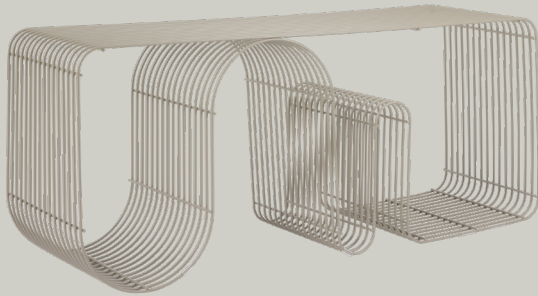

VARIATIONS

AMBER
Art. No.
50588063308I

DUSTY BLUE
Art. No.
50588032208I

SILVER
Art. No.
50588000408I

GOLD
Art. No.
50588000508I

TAUPE
Art. No.
50588004408I

BLACK
Art. No.
50588005008I