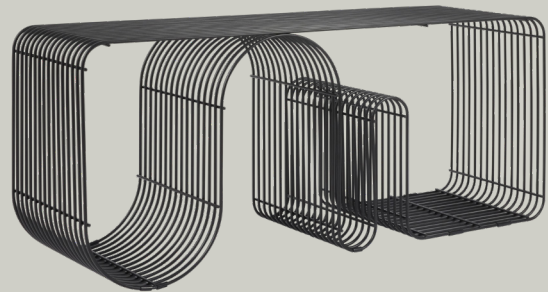

VARIATIONS

AMBER
Art. No.
50588063308I

DUSTY BLUE
Art. No.
50588032208I

SILVER
Art. No.
50588000408I

GOLD
Art. No.
50588000508I

TAUPE
Art. No.
50588004408I

BLACK
Art. No.
50588005008I