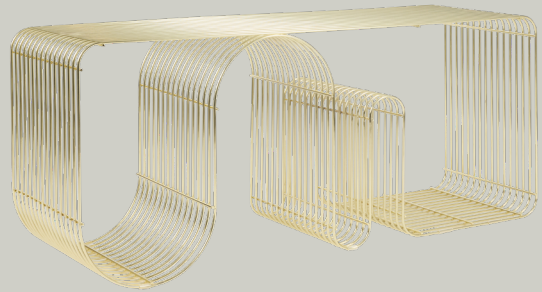

VARIATIONS

AMBER
Art. No.
50588063308I

DUSTY BLUE
Art. No.
50588032208I

SILVER
Art. No.
50588000408I

GOLD
Art. No.
50588000508I

TAUPE
Art. No.
50588004408I

BLACK
Art. No.
50588005008I