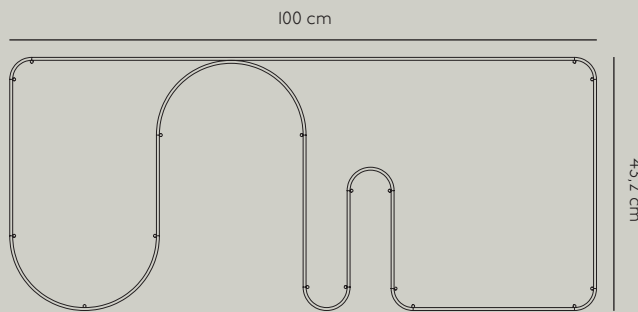

SPECIFICATIONS

<i>PRODUCT TYPE</i>	.....	Bench
<i>PRODUCT NAME</i>	.....	CURVA
<i>COLOURS</i>	.....	Amber, Dusty Blue, Gold, Silver, Black, Taupe
<i>DIMENSIONS</i>	.....	L100 x W32 x H43,2 cm
<i>WEIGHT</i>	.....	11,5 kg
<i>MATERIAL</i>	.....	Steel with brass plating (gold) Steel with chrome plating (silver) Steel with powder coating
<i>QUANTITY PER PARCEL</i>	.....	1
<i>PACKAGING DIMENSIONS</i>	.....	L103,5 x W35,5 x H47 cm
<i>PACKAGING WEIGHT</i>	.....	12 kg
<i>MAX LOAD</i>	.....	150kg

Diverse design: Turn the bench upside down for another visual effect of the bench