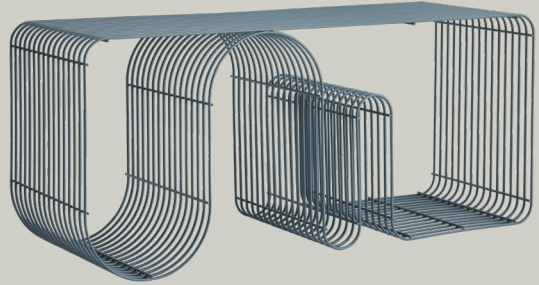

VARIATIONS

AMBER
Art. No.
50588063308I

DUSTY BLUE
Art. No.
50588032208I

SILVER
Art. No.
50588000408I

GOLD
Art. No.
50588000508I

TAUPE
Art. No.
50588004408I

BLACK
Art. No.
50588005008I