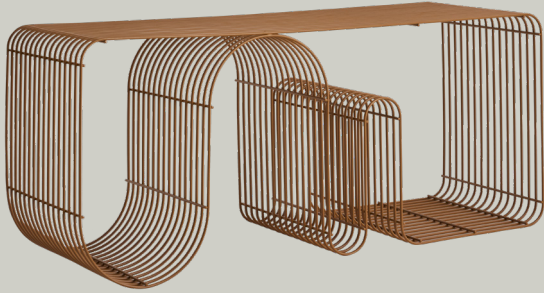

VARIATIONS

AMBER
Art. No.
50588063308I

DUSTY BLUE
Art. No.
50588032208I

SILVER
Art. No.
50588000408I

GOLD
Art. No.
50588000508I

TAUPE
Art. No.
50588004408I

BLACK
Art. No.
50588005008I