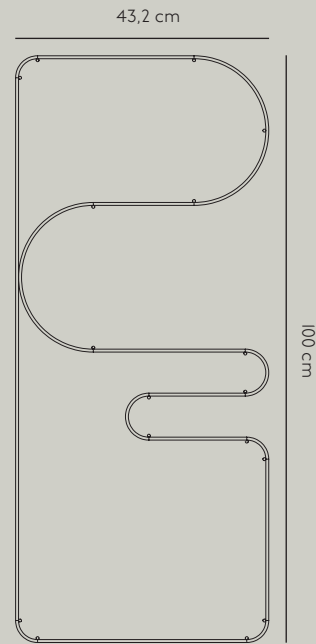

SPECIFICATIONS

<i>PRODUCT TYPE</i>	.....	Bench
<i>PRODUCT NAME</i>	.....	CURVA
<i>COLOURS</i>	.....	Amber, Dusty Blue, Gold, Silver, Black, Taupe
<i>DIMENSIONS</i>	.....	L100 x W32 x H43,2 cm
<i>WEIGHT</i>	.....	11,5 kg
<i>MATERIAL</i>	.....	Steel with brass plating (gold) Steel with chrome plating (silver) Steel with powder coating
<i>QUANTITY PER PARCEL</i>	.....	1
<i>PACKAGING DIMENSIONS</i>	.....	L103,5 x W35,5 x H47 cm
<i>PACKAGING WEIGHT</i>	.....	12 kg
<i>MAX LOAD</i>	.....	150kg

Diverse design: Turn the bench upside down for another visual effect of the bench