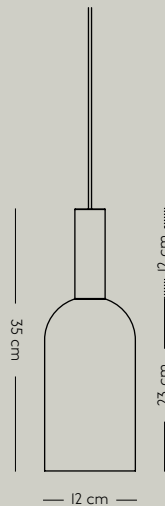

## ***SPECIFICATIONS***

<b><i>PRODUCT TYPE</i></b>	.....	Cylinder pendant
<b><i>PRODUCT NAME</i></b>	.....	LUCEO
<b><i>COLOURS</i></b>	.....	Black & Clear Gold & Clear White & Clear
<b><i>DIMENSION</i></b>	.....	L:12 W:12 H:35 cm Cord lenght: 300 cm
<b><i>WEIGHT</i></b>	.....	1,2 kg
<b><i>MATERIAL</i></b>	.....	Lampshade: Iron with brass plating Lampshade: Iron with powder coating Base: Glass Cord: Black textile
<b><i>QUANTITY PER PARCEL</i></b>	.....	1
<b><i>PACKAGING DIMENSIONS</i></b>	.....	L:25 W:25 H:16 cm
<b><i>PACKAGING WEIGHT</i></b>	.....	1,6 kg
<b><i>SOCKET / WATT / VOLTAGE</i></b>	.....	For all lamps the recommended light source is E27 max 25W & 220/240 voltage. We recommend LED in order to avoid overheating. The lamp can also be used with light dimmers to adjusts brightness
<b><i>TESTED WITH</i></b>	.....	IP20
<b><i>COMPLIANT WITH</i></b>	.....	  

## VARIATIONS

(CN)

	<b>WHITE</b> Art. No. 502569002010	<b>WHITE</b> Art. No. 505819002010
	<b>BLACK</b> Art. No. 502569001010	<b>BLACK</b> Art. No. 505819001010
	<b>GOLD</b> Art. No. 502569000010	<b>GOLD</b> Art. No. 505819000010