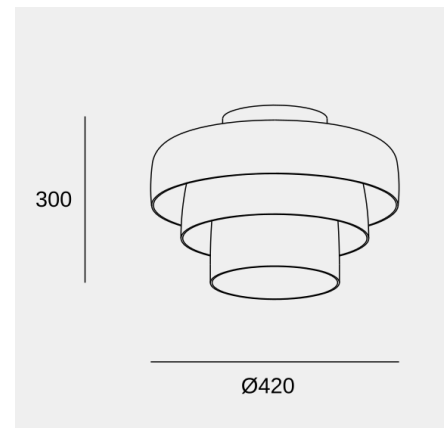

Levels Ceiling 3 Bodies Ø420mm + Ø320mm + Ø220mm

Nahtrang Studio

Ceiling fixture Levels Ceiling 3 Bodies Ø420mm + Ø320mm + Ø220mm LED 28 SW 2700-3000-4000K PHASE CUT Black 2035lm

Technical features

Luminaire total power: 28W
 Real lumens: 2035 (3000K)
 Real lm/W: 73
 Correlated Colour Temperature (CCT): SW 2700-3000-4000K
 Lens / reflector angle: HORIZONTAL 101°
 Structure material: Steel
 Structure finish: Black
 Diffuser material: Glass
 Diffuser finish: Amber
 Voltage / frequency: 220-240V/50-60Hz
 Dimming protocol: PHASE CUT
 Power Factor: NULL
 Useful life: 50,000h L80B20
 Warranty: 5 years
 Easily recyclable luminaire

Luminotechnic features

CRI: 90
 MacAdam steps: 3
 Photobiological risk: RG1

Lampholder	Quantity	Light source power (W)
LED	1	24.4W

Image may not match reference. LedsC4 reserves the right to amend any of the product's components. The data related to flux, power and colour temperature may be subject to changes made by the manufacturer.

Levels Ceiling 3 Bodies Ø420mm + Ø320mm + Ø220mm

Nahtrang Studio

Ceiling fixture Levels Ceiling 3 Bodies Ø420mm + Ø320mm + Ø220mm LED 28 SW 2700-3000-4000K PHASE CUT Black 2035lm

Logistics

x 1

Net weight (kg): 5.54

Packaged weight (kg): 7.63

Packaging: 1020mm x 610mm x 420mm

Image may not match reference. LedsC4 reserves the right to amend any of the product's components. The data related to flux, power and colour temperature may be subject to changes made by the manufacturer.