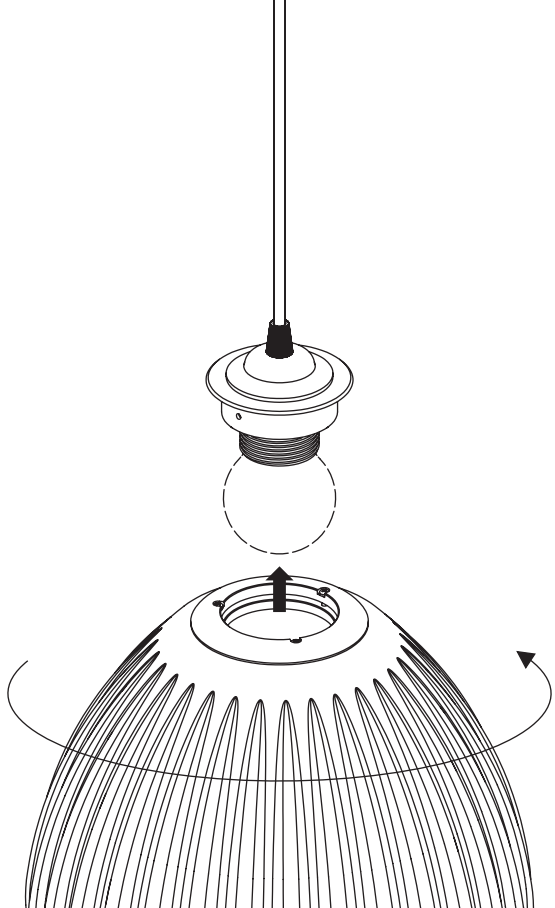

ASSEMBLY GUIDE

① x 1 pc.

② x 1 pc.

To avoid shadows inside lampshade,
do not use bulb with clear glass

Stands sold separately by UIMAGE

Lampholder sold separately by UIMAGE

EOS NANO
lampshade | white

A CONVERSATION PIECE TALL
dark oak | teddy white