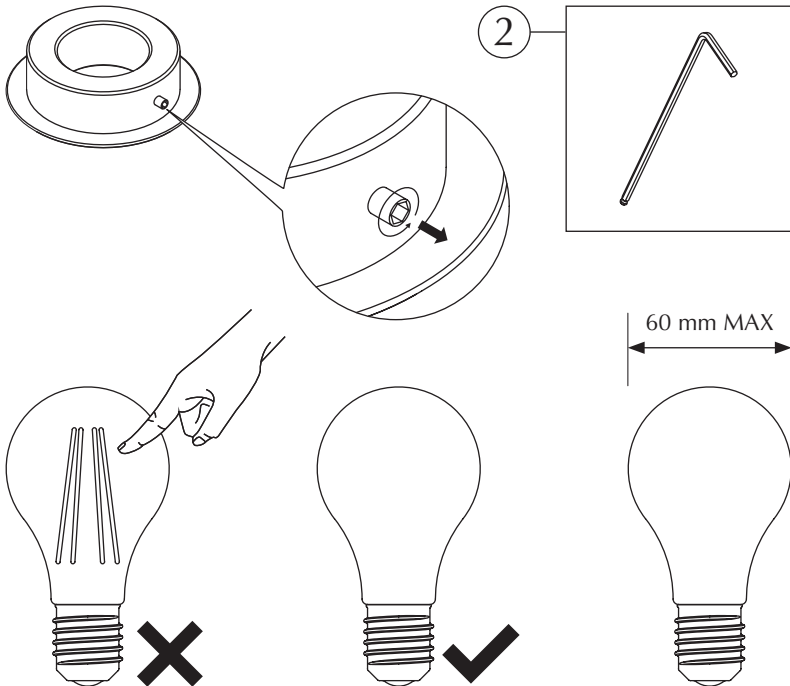

ASSEMBLY GUIDE

① x 1 pc.

② x 1 pc.

To avoid shadows inside lampshade,
do not use bulb with clear glass

Stands sold separately by UIMAGE

Lampholder sold separately by UIMAGE

EOS NANO
lampshade | white

A CONVERSATION PIECE TALL
dark oak | teddy white