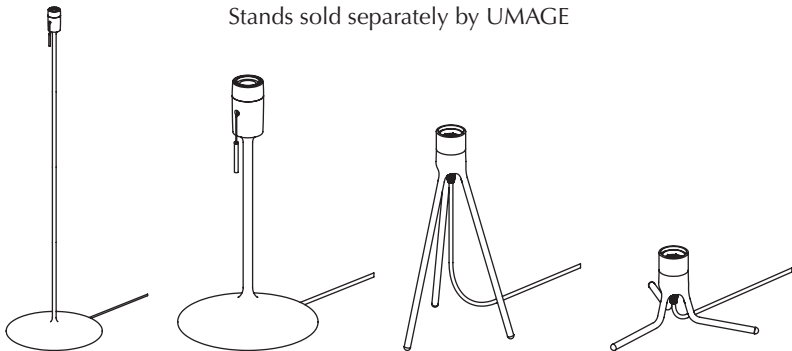

ASSEMBLY GUIDE

① x 1 pc.

② x 1 pc.

To avoid shadows inside lampshade,
do not use bulb with clear glass

Stands sold separately by UIMAGE

Lampholder sold separately by UIMAGE

EOS NANO
lampshade | white

A CONVERSATION PIECE TALL
dark oak | teddy white