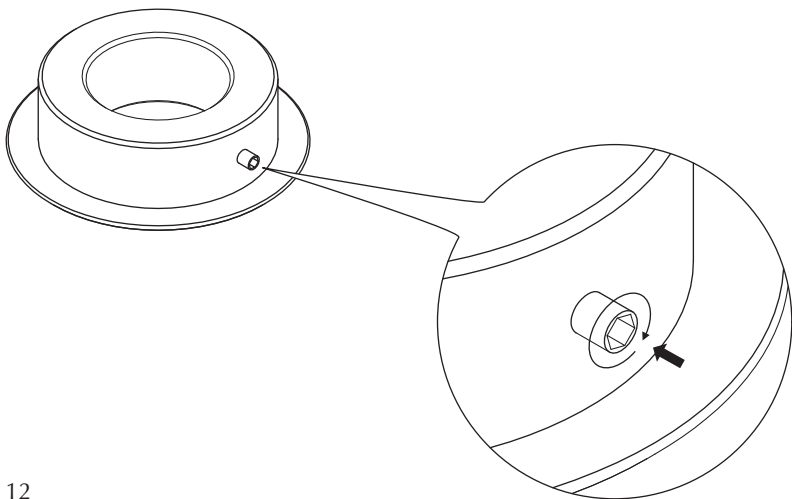

ASSEMBLY GUIDE

① x 1 pc.

② x 1 pc.

To avoid shadows inside lampshade,
do not use bulb with clear glass

Stands sold separately by UIMAGE

Lampholder sold separately by UIMAGE

EOS NANO
lampshade | white

A CONVERSATION PIECE TALL
dark oak | teddy white