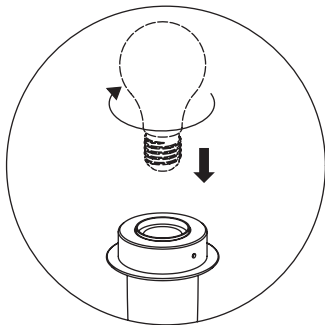

ASSEMBLY GUIDE

① x 1 pc.

② x 1 pc.

To avoid shadows inside lampshade,
do not use bulb with clear glass

Stands sold separately by UIMAGE

Lampholder sold separately by UIMAGE

EOS NANO
lampshade | white

A CONVERSATION PIECE TALL
dark oak | teddy white