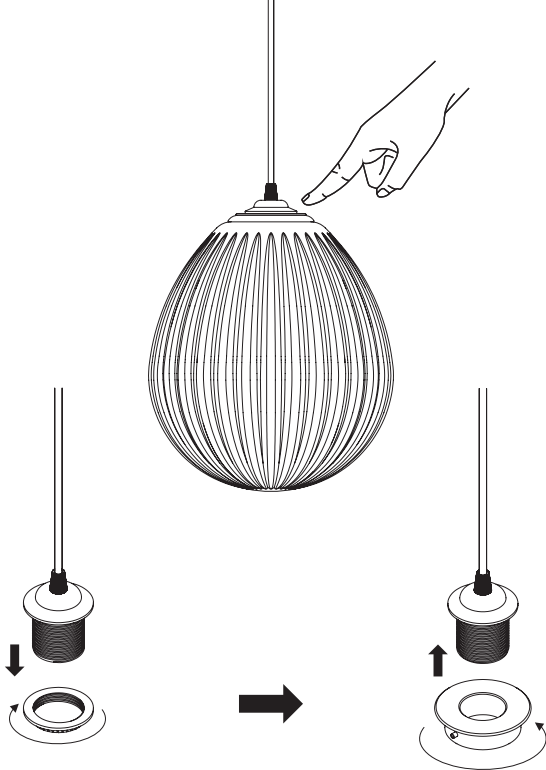

ASSEMBLY GUIDE

① x 1 pc.

② x 1 pc.

To avoid shadows inside lampshade,
do not use bulb with clear glass

Stands sold separately by UIMAGE

Lampholder sold separately by UIMAGE

EOS NANO
lampshade | white

A CONVERSATION PIECE TALL
dark oak | teddy white