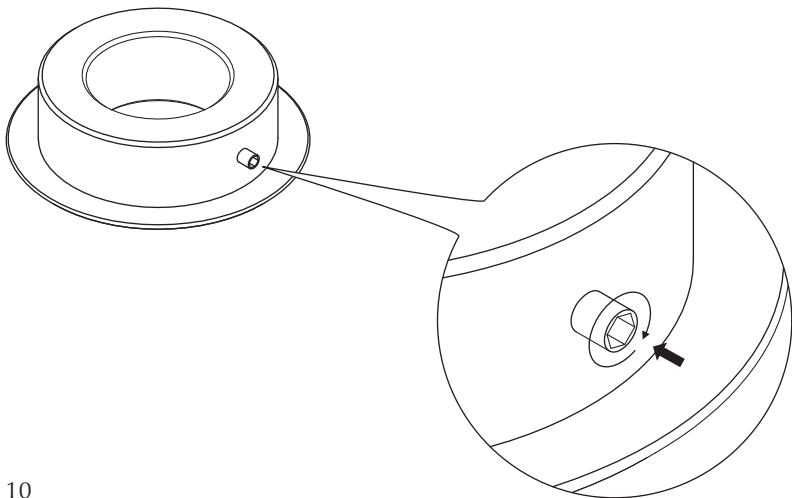

ASSEMBLY GUIDE

① x 1 pc.

② x 1 pc.

To avoid shadows inside lampshade,
do not use bulb with clear glass

Stands sold separately by UIMAGE

Lampholder sold separately by UIMAGE

EOS NANO
lampshade | white

A CONVERSATION PIECE TALL
dark oak | teddy white