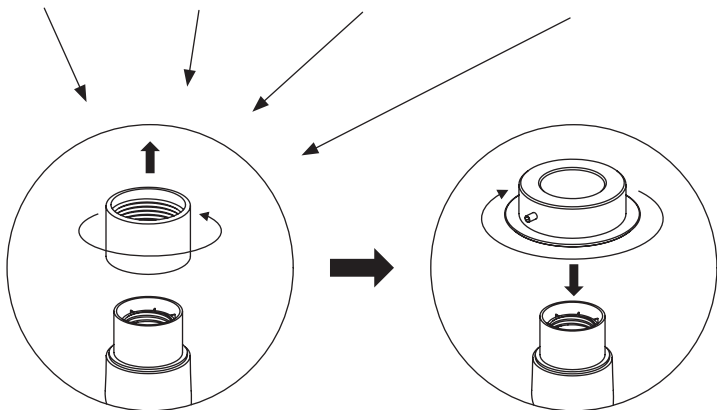

ASSEMBLY GUIDE

① x 1 pc.

② x 1 pc.

To avoid shadows inside lampshade,
do not use bulb with clear glass

Stands sold separately by UIMAGE

Lampholder sold separately by UIMAGE

EOS NANO
lampshade | white

A CONVERSATION PIECE TALL
dark oak | teddy white