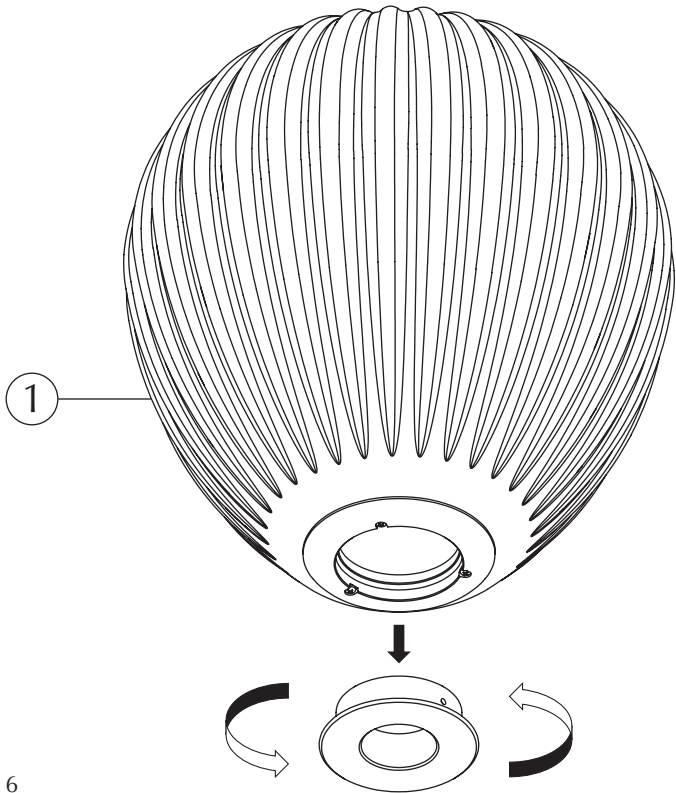

ASSEMBLY GUIDE

① x 1 pc.

② x 1 pc.

To avoid shadows inside lampshade,
do not use bulb with clear glass

Stands sold separately by UIMAGE

Lampholder sold separately by UIMAGE

EOS NANO
lampshade | white

A CONVERSATION PIECE TALL
dark oak | teddy white