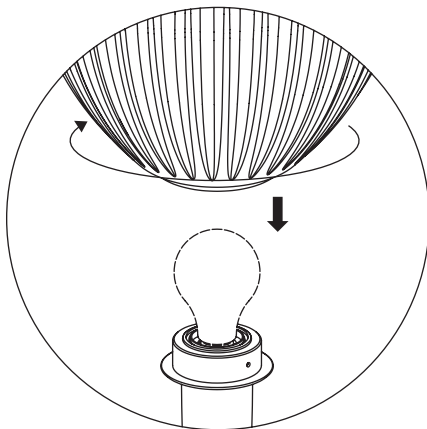

ASSEMBLY GUIDE

① x 1 pc.

② x 1 pc.

To avoid shadows inside lampshade,
do not use bulb with clear glass

Stands sold separately by UIMAGE

Lampholder sold separately by UIMAGE

EOS NANO
lampshade | white

A CONVERSATION PIECE TALL
dark oak | teddy white