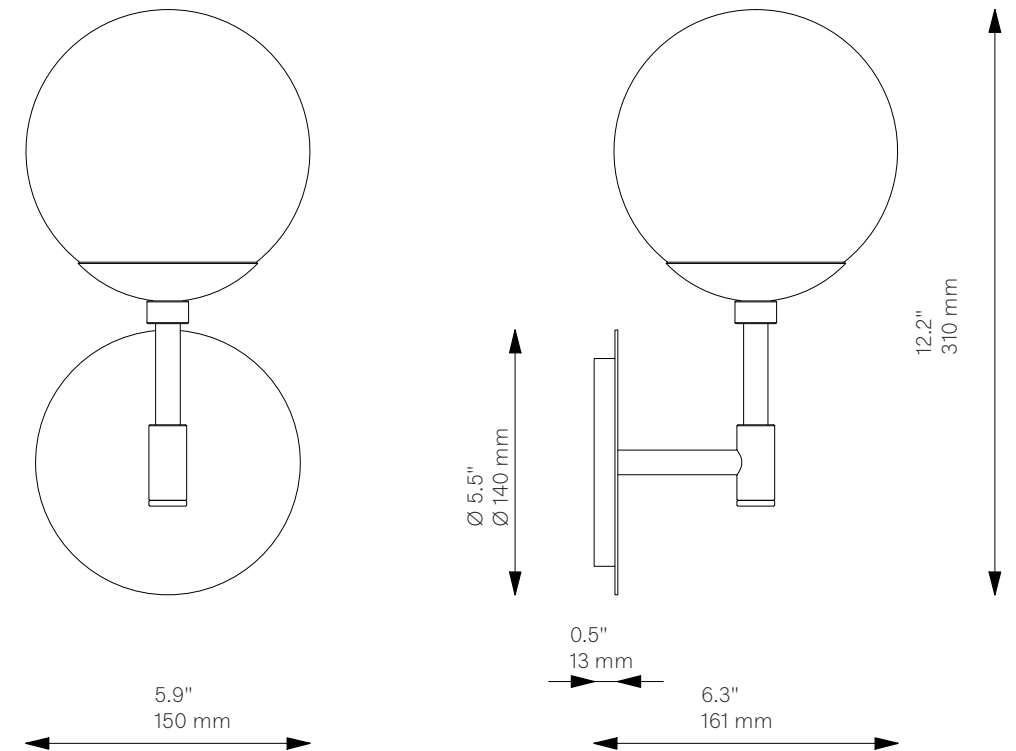

Sunset^{New}

Wall Sconce - B647

Globe Collection

Glass Lampshades

1 x Ø 150 mm / Ø 5.9"
Soda Lime Triplex Opal Glass
Soda Lime Marble Glass
Borosilicate Transparent Glass

Weight

1.2 kg / 2.7 lb

Light Source

LED Bulb (included) 1 x 5 W
Max Wattage 1 x 10 W
Total Lumens 450-500 lm
Color Temperature 2700 K
Bulb Base E14 / E12

Dimmable with electronic
dimmers only (ELV, trailing edge)

Finishes

LBB / Lacquered Burnished Brass
BGM / Black Gunmetal
PN / Polished Nickel (extra charge of 25%)