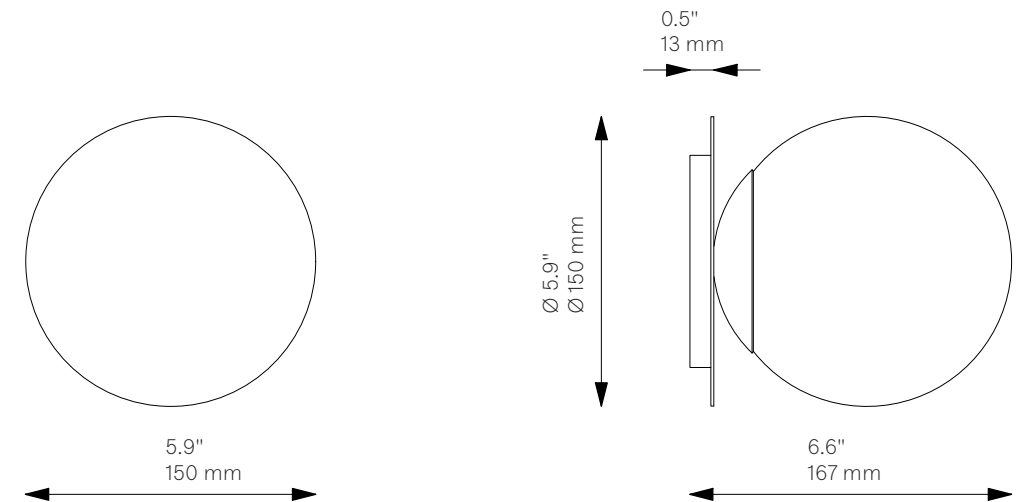

Pulsar 150^{New}

Wall Sconce - B648

Globe Collection

Glass Lampshades

1 x Ø 150 mm / Ø 5.9"
Soda Lime Triplex Opal Glass
Soda Lime Marble Glass
Borosilicate Transparent Glass

Weight

1 kg / 2.2 lb

Light Source

LED Bulb (included)	1 x 5 W
Max Wattage	1 x 10 W
Total Lumens	450-500 lm
Color Temperature	2700 K
Bulb Base	E14 / E12

Dimmable with electronic dimmers only (ELV, trailing edge)

Finishes

LBB / Lacquered Burnished Brass
BGM / Black Gunmetal
PN / Polished Nickel (extra charge of 25%)