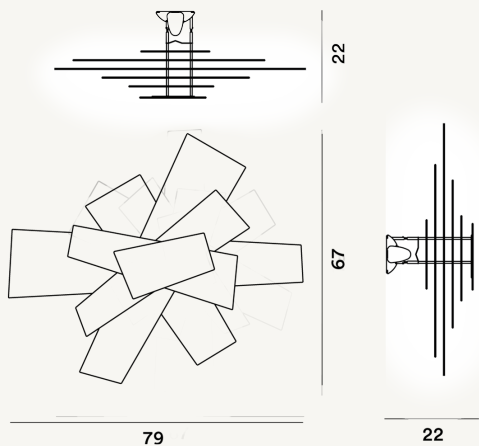

BIG BANG WALL/CEILING PTL

DIMENSIONE

22 x 79 x 67

COLORE

White, Red

CERTIFICAZIONI

PESO

Net kg 3

MATERIALE

Methacrylate and lacquered metal

CAVO

SORGENTE LUMINOSA

Bulb not included R7S 150W Max ON-OFF