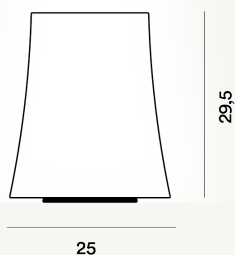

BIRDIE ZERO GRANDE TABLE PTL

DIMENSIONE

30 x 25 x 25

CAVO

Transparent

COLORE

White

CERTIFICAZIONI

PESO

Net kg 1.9

MATERIALE

Liquid coated aluminium and steel, polycarbonate

SORGENTE LUMINOSA

Bulb not included E27 57W Max ON-OFF