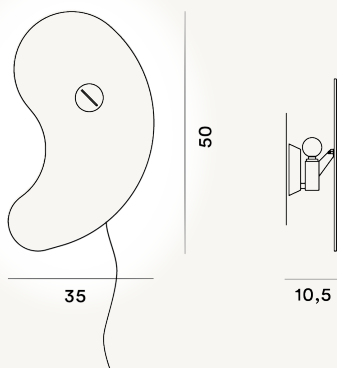

BIT 1 WALL PTL

DIMENSIONE

11 x 50 x 35

CAVO

Transparent

COLORE

White, Red

CERTIFICAZIONI

PESO

Net kg 1.7

MATERIALE

Silkscreen-printed glass and varnished metal

SORGENTE LUMINOSA

Bulb not included E14 60W Max ON-OFF