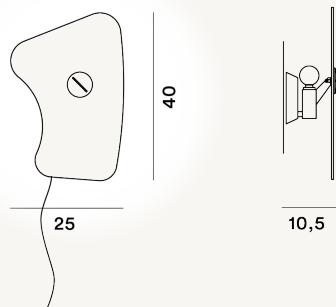

BIT 5 WALL PTL

DIMENSIONE

11 x 40 x 25

CAVO

Transparent

COLORE

Orange, White

CERTIFICAZIONI

PESO

Net kg 1.35

MATERIALE

Silkscreen-printed glass and varnished metal

SORGENTE LUMINOSA

Bulb not included E14 60W Max ON-OFF