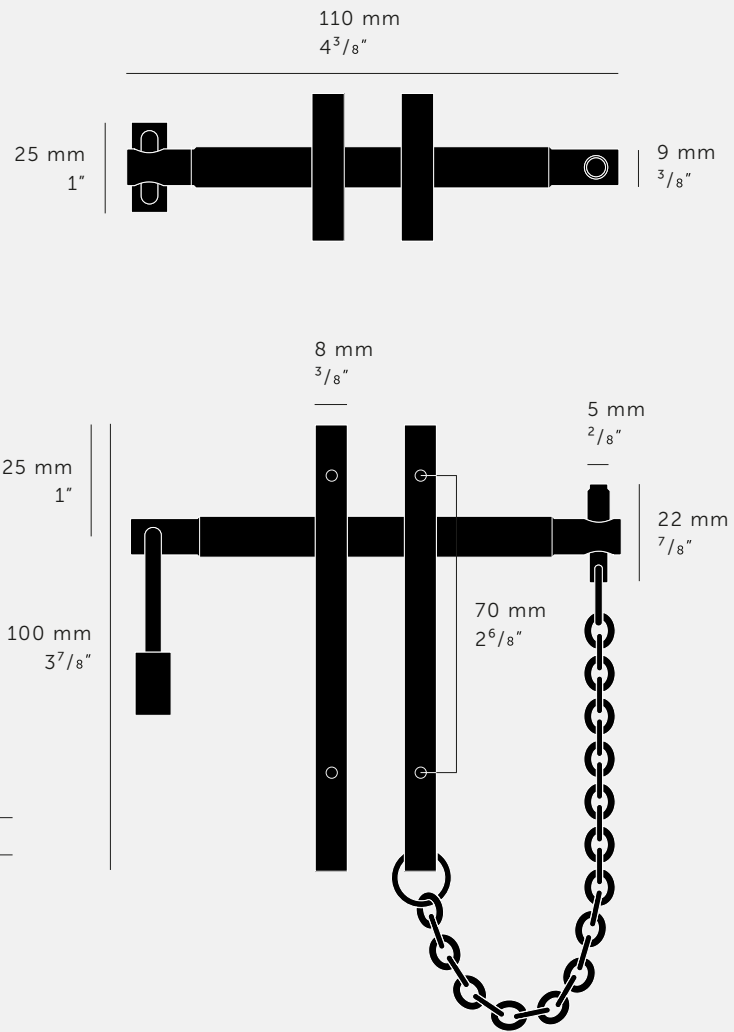

BUSTER + PUNCH

LONDON

[product.

PRECIOUS BAR

[type. **HARDWARE.**]

[knurl. **LINEAR.**]

[detail. **PADLOCK + CHAIN.**]

A precious bar, consisting of two vertical solid metal pulls and a horizontal fixing bar, featuring our signature linear knurl pattern. The fixing bar comes complete with steel chain and a 'B+P' branded steel padlock, should you want to secure your precious belongings. Available in two metal finishes: Burnt steel or brass.

[finish. **BRASS.**]

[finish. **BURNT STEEL.**]

[type. **HARDWARE.**]

[info. **MEASUREMENTS.**]

[info. **SPECIFICATIONS.**]

Rear Fixing

* Fits doors & draws of:

Max 20mm.or 25/32**

*For thicker doors you will need to source longer M4 screws

[info. **FINISH & SKU NUMBERS.**]

[finish.]

[UK.]

[US.]

 Burnt Steel

GLB-07325

NLB-07370

1x Padlock

2x Padlock keys

4x M4 x 25mm woodscrews

[please. **NOTE.**]

DISCLAIMER: Always consult a trade professional when installing these precious bars. Buster + Punch is not responsible for the usage or feasibility of installation requirements. This product is not suitable for damp or wet environments.