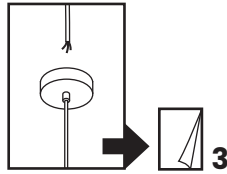

BALL GLASS

DESIGN BY
BENNY FRANDSEN

FRANDSEN

DK - SIKKERHEDSFORANSTALTNINGER

Den grønne og gule ledning må kun være forbundet til indgangen markeret med

Hvis lampens udvendige ledning bliver beskadiget skal der, for at undgå en farlig situation, rettes henvendelse til producenten, service agenten eller anden lignende kvalificeret person for udskiftning af denne.

UK - SAFETY PRECAUTIONS

The core with green/yellow insulation must only be connected to a terminal marked with

If the external flexible cable or cord of this luminaire is damaged, it shall be exclusively replaced by the manufacturer or his service agent or a similar qualified person in order to avoid a hazard.