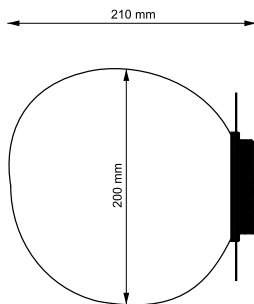

Please visit
download.nordic-tales.com
for light measurements, 3D files
& product texts (EN, FR, GER)

Technical Information

Body:	(Ø) 200mm
Cord:	PVC, Textile covered, 300cm - on/off Switch
Socket:	E27 - Replaceable bulb, not included (Max 10W LED)
Classification:	Class II
Class:	IP44 - Direct Mount / IP20 - With Cable & Switch
Voltage:	230V, 50Hz