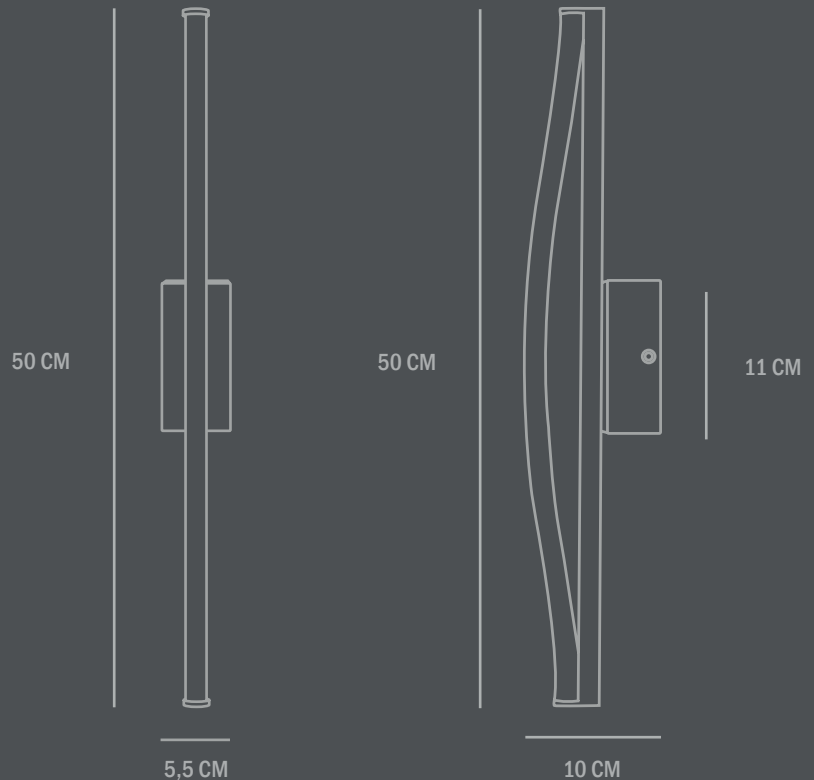

50 CM

50 CM

11 CM

5,5 CM

10 CM