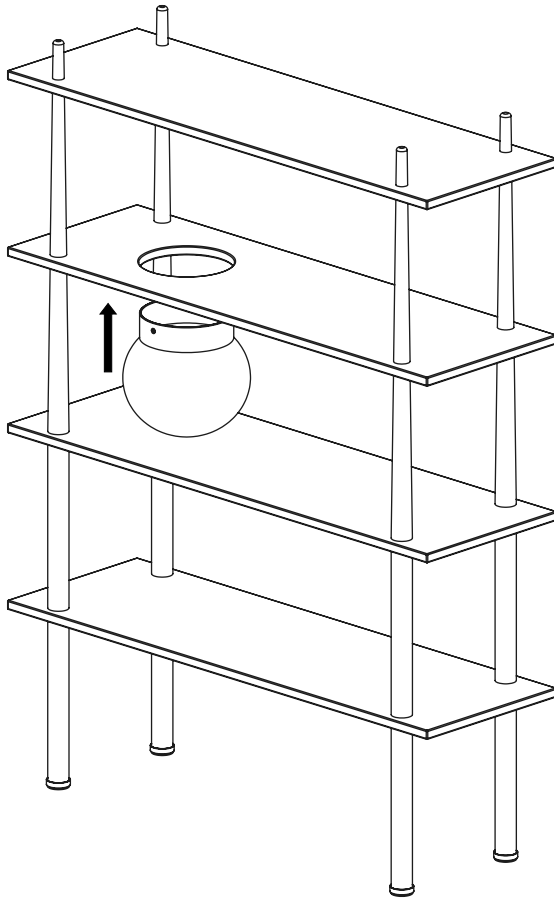

ASSEMBLY GUIDE

Ⓐ x 1 pc.

Ⓑ x 1 pc.

Find assembly videos by using the QR code
or by going online at our website [umage.com/instructions](https://www.umage.com/instructions)

STEP IT UP

step stool | saffron yellow