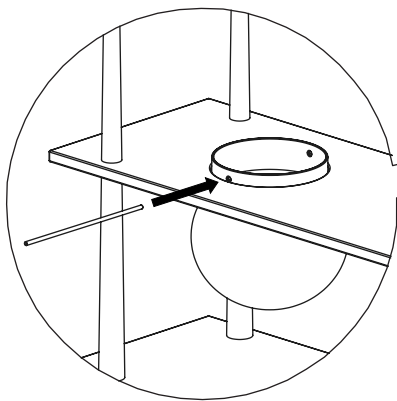

ASSEMBLY GUIDE

Ⓐ x 1 pc.

Ⓑ x 1 pc.

Find assembly videos by using the QR code
or by going online at our website [umage.com/instructions](https://www.umage.com/instructions)

STEP IT UP

step stool | saffron yellow