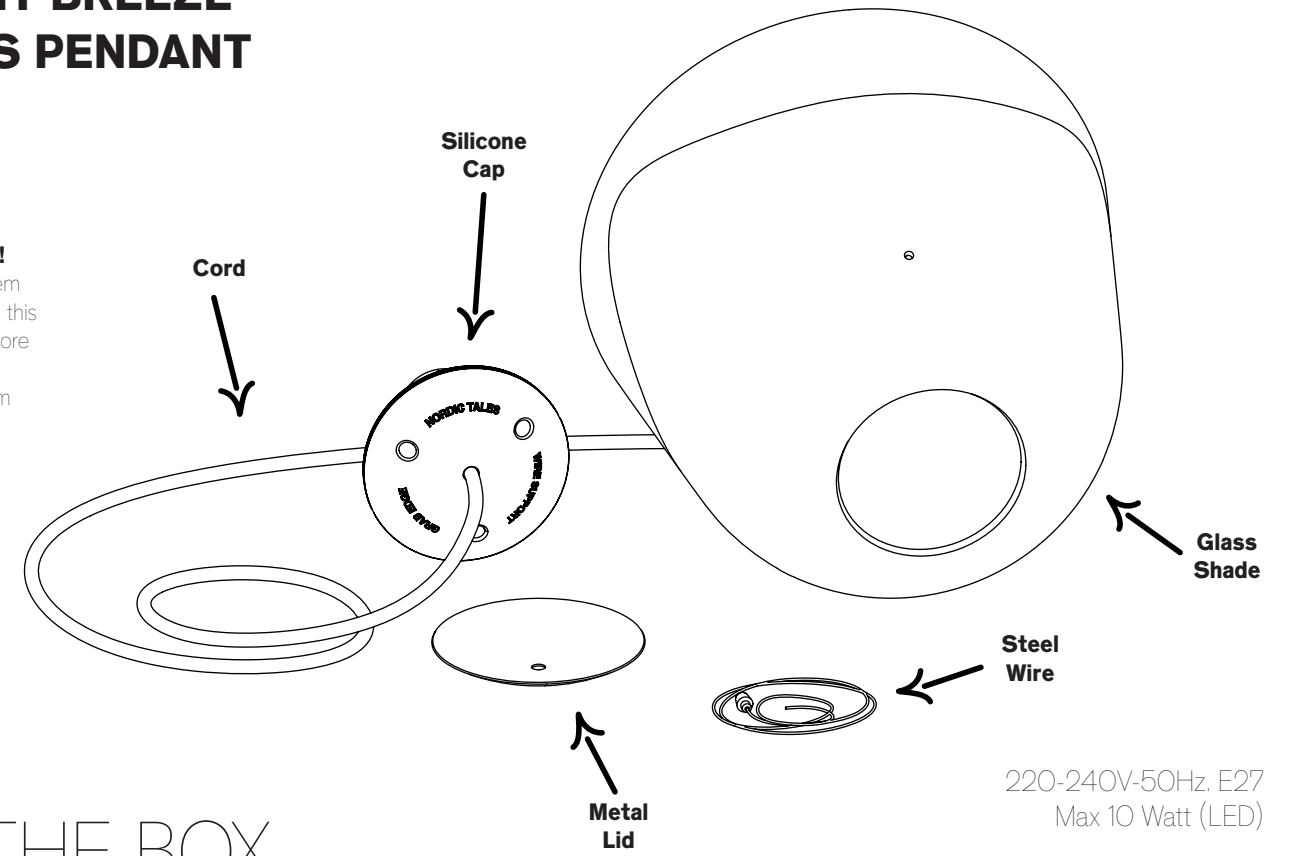

**BRIGHT BREEZE  
GLASS PENDANT**

**IMPORTANT!**

No ceiling system is included with this pendant. For more information visit [nordic-tales.com](http://nordic-tales.com)

220-240V-50Hz. E27  
Max 10 Watt (LED)