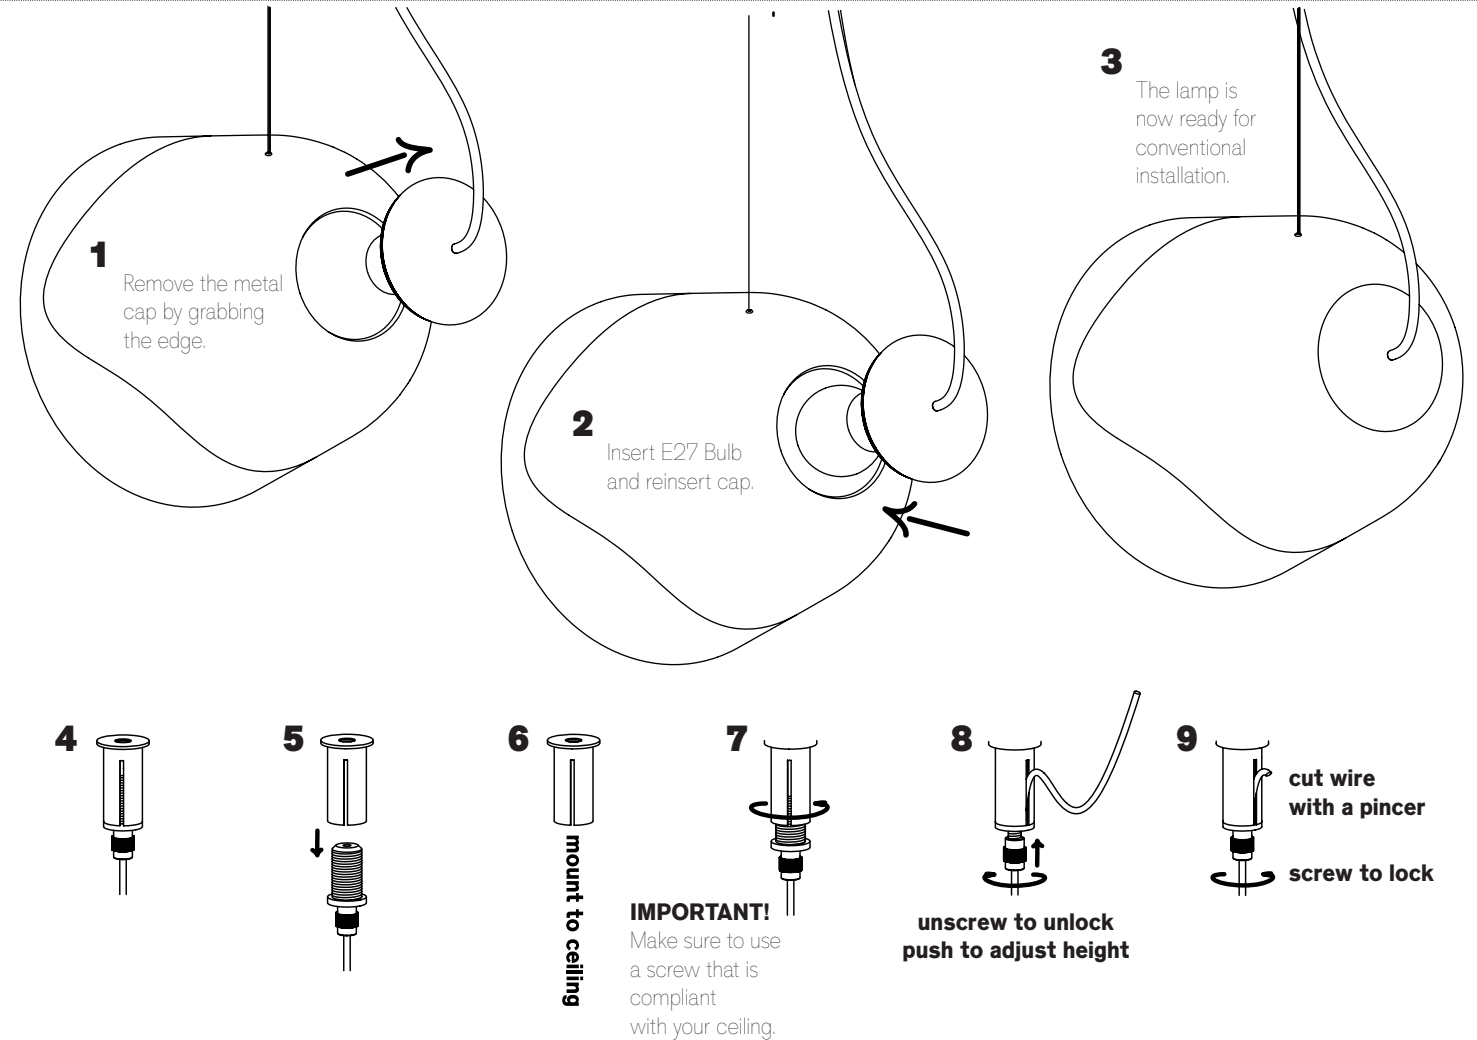

**BRIGHT
BREEZE**