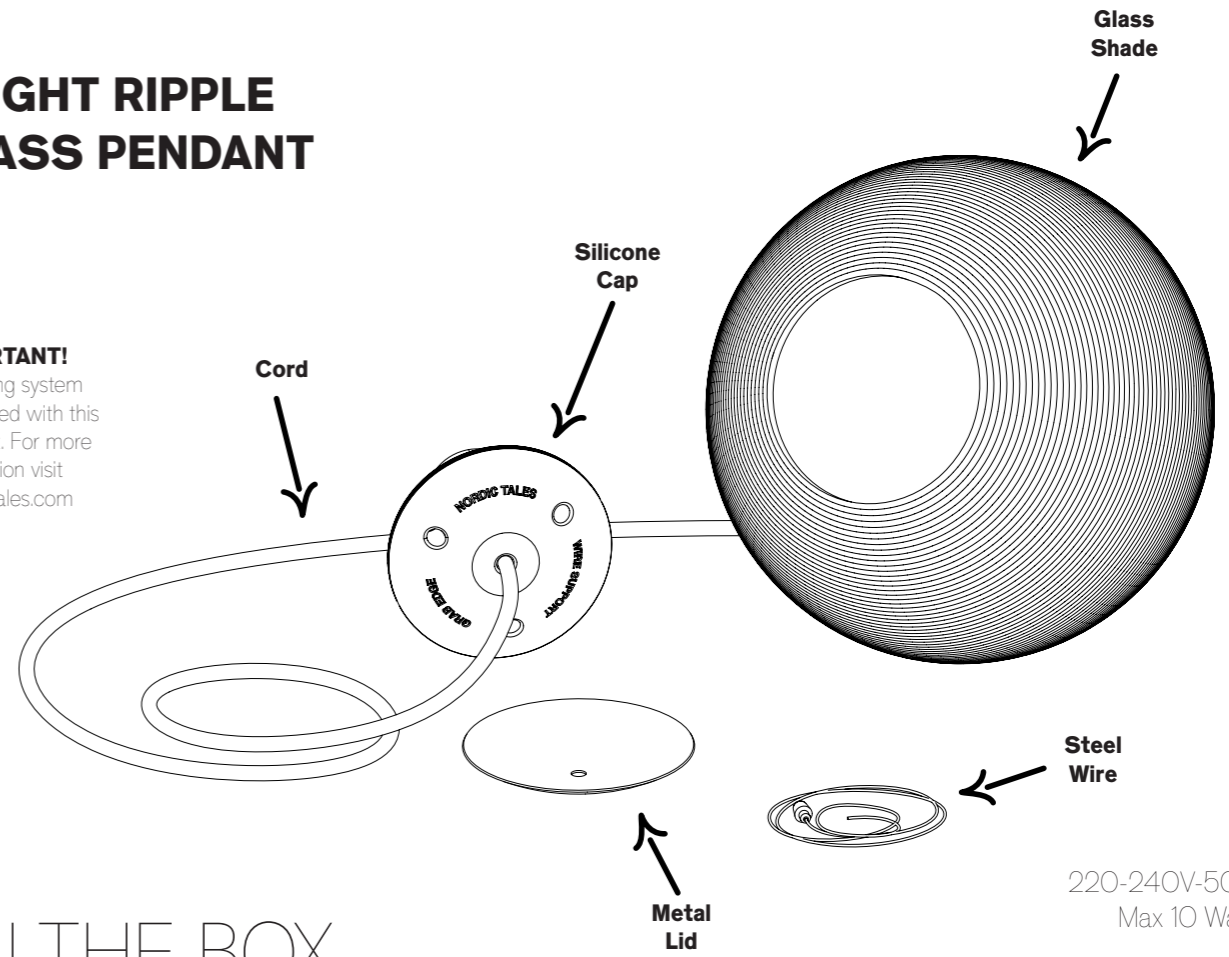

NORDIC TALES BRIGHT RIPPLE

c-tales.com for more information or contact ce@nordic-tales.com

NORDIC TALES
TOP FLOOR
BRAMMERSGADE 6
AARHUS
DENMARK

BRIGHT RIPPLE GLASS PENDANT

IMPORTANT!

No ceiling system is included with this pendant. For more information visit nordic-tales.com