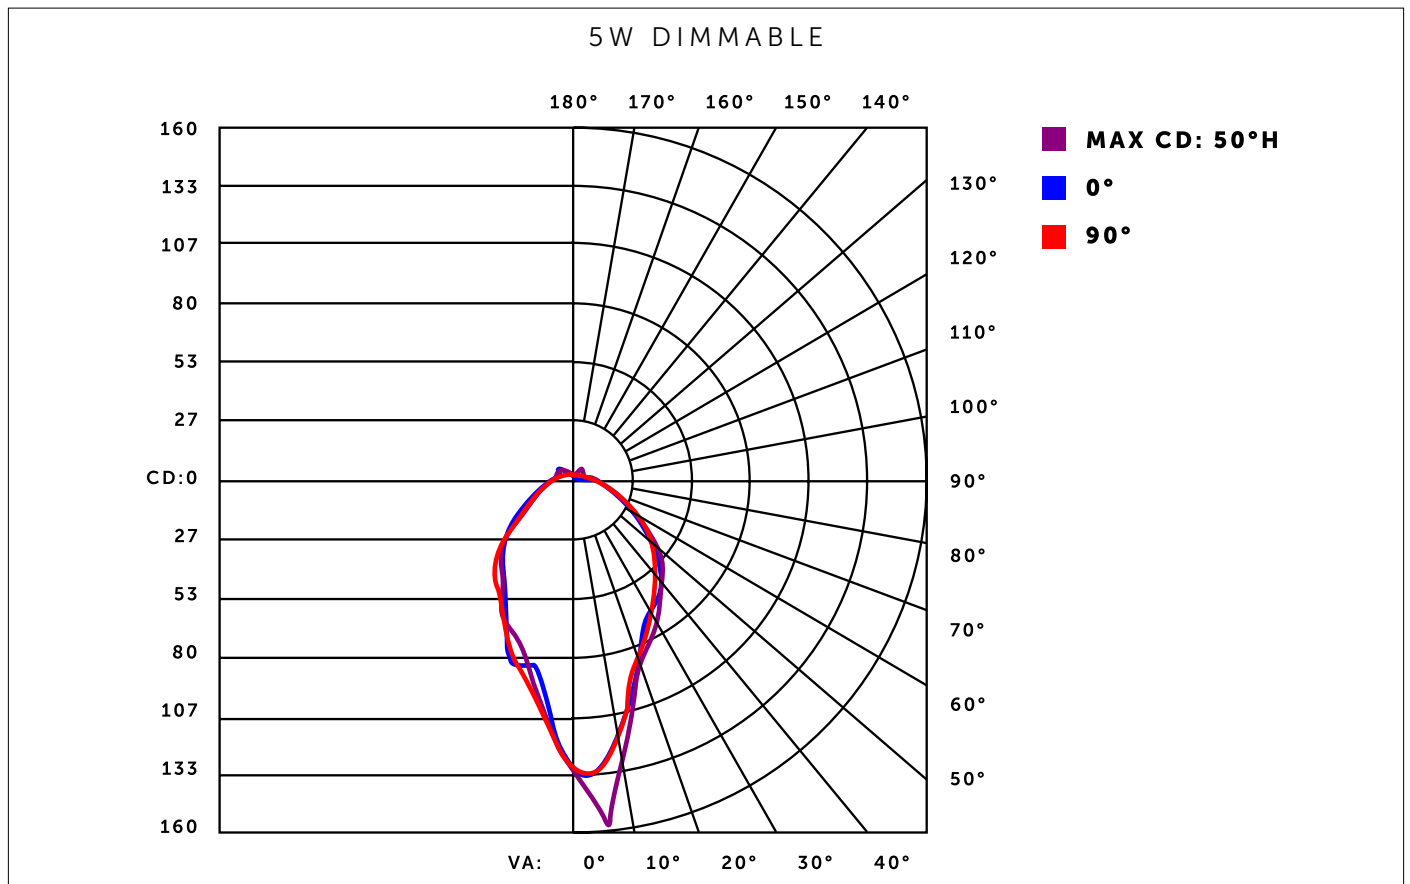

POLAR CANDELA DISTRIBUTION

busterandpunch.com
info@busterandpunch.com