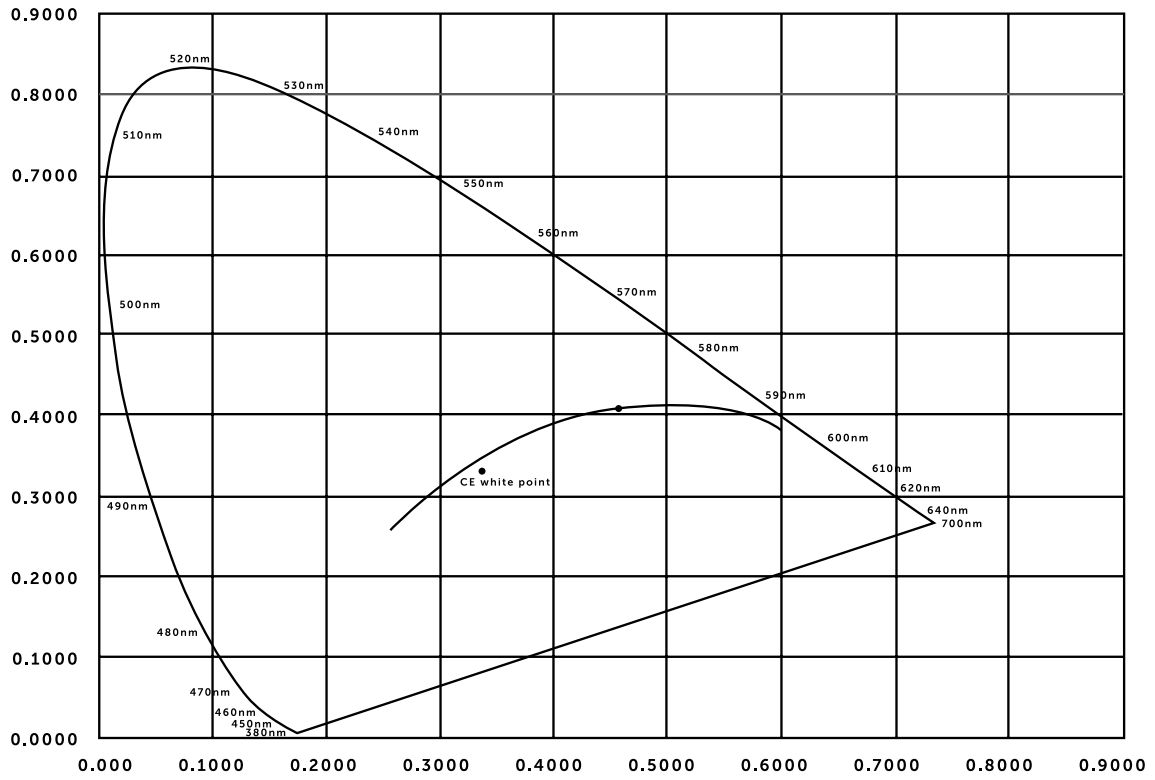

# CRI 1931

5W DIMMABLE

CIE 1931 Chromaticity Cx: 0.4629  
CIE 1931 Chromaticity Cy: 0.4145

busterandpunch.com  
info@busterandpunch.com