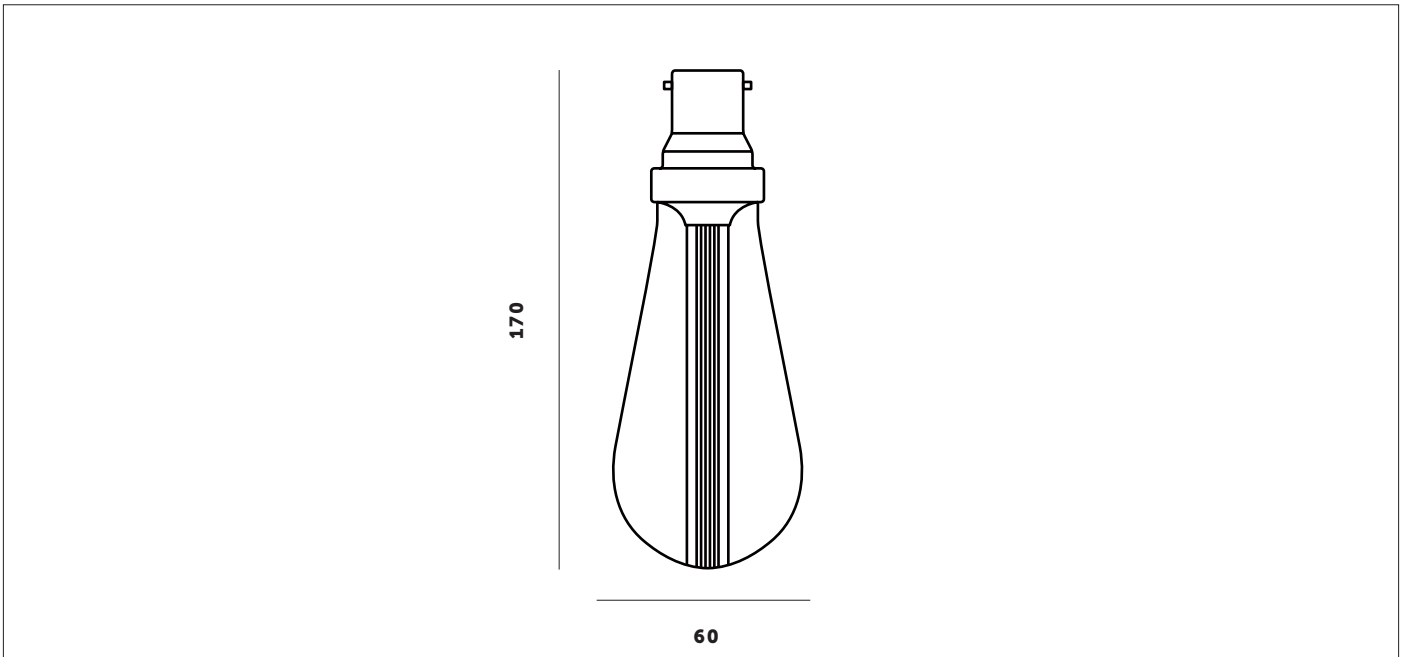

FINISH	SKU
Crystal / Dimmable	BB-TD-B22-D-CR-B
Gold / Dimmable	BB-TD-B22-D-GO-B
Smoked / Dimmable	BB-TD-B22-D-SM-B

SPECIFICATIONS	
Power: 5W Type: Dimmable LED Screw fitting: B22 Supply: 240 VAC Life: 2 years Lumen: crystal max 250, gold max 200, smoked max 130. Light appearance: crystal 2700k, gold 2500k, smoked 2600k. CRI: 80	Power factor: 0.88 Recommended dimmer module: Varilight Vpro (Premium) LED module. Please note: Not suitable for DALI dimming systems. CE certified*. For indoor use only.

CARE INSTRUCTIONS

Wipe with damp cloth with no loose hairs, avoid using any chemicals. Please note all finishes are prone to aging.

* Official data doc can be supplied upon request.

PLEASE NOTE

The dimmable LED BUSTER BULB requires a LED-compatible dimmer switch, like the Buster + Punch Premium dimmer switch. They can also be used with on/off switches.

If you are looking to use this product in conjunction with a smart or home automation system, please refer to the system manufactures guidance to check compatibility. Our bulbs are mains dimmable via phase cut/trailing edge dimming. To avoid disappointment, please ensure a compatible smart module is fitted before purchase.