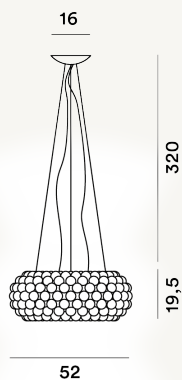

# CABOCHE MEDIA SUSPENSION PTL

## DIMENSIONE

20 x 52 x 52

## PESO

Net kg 10.5

## MATERIALE

PMMA, chromed metal and aluminum, (R7s only) blown glass