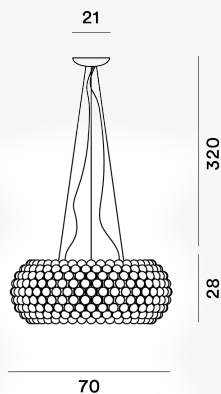

CABOCHE PLUS GRANDE SUSPENSION LED

DIMENSIONE

28 x 70 x 70

COLORE

Grey, Transparent

CERTIFICAZIONI

PESO

Net kg 17

MATERIALE

PMMA, chromed metal and aluminum, (R7s only) blown glass

CAVO

Transparent

SORGENTE LUMINOSA

LED included Scheda Led 28W 2700 K 3850lm CRI>90
Dimmable PUSH and DALI, LED included Scheda Led 28W
2700 K 3850lm CRI>90 ON-OFF