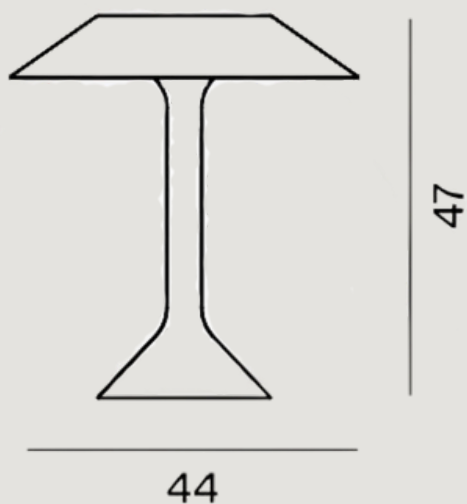

CHAPEAUX M TABLE LAMP

Diffusers colours Metallo:
grigio, ocra, rosso scuro

Vernished steel or blown
glass or Bone China porcelain,
borosilicate glass, aluminum
and polycarbonate

LED included

7,5W 2700 K
900 lm CRI>90

Touch dimmer
Transparent cable

◆ CE IP 20

Weight:
Chapeaux M
net kg 1,40

This product contains an energy
efficiency class E light source