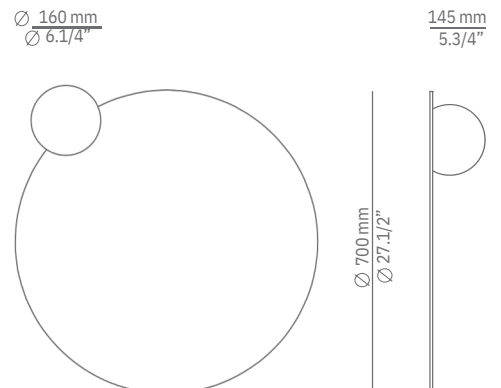

# CIRC

wall light

A-3706 / A-3706A

Date	Type
Project	
Location	
Model #	Quantity
Specifier	

## Description

Illuminated round plain mirror with an integrated dimmable LED providing direct and indirect light. Possibility to incorporate a demister system. Glass shade.

Pictures above might not show the specified dimensions or material. They are for illustration purposes only.

## Ordering information

Product Code	Lamp	Finish
■ A-3706	LED 10W (led included) (2700K / Ang 120° / >90 CRI) 230V / Typ* 730 lumens / Dimmable Triac / Glass shade	■ 00 PLAIN Colourless ■ CUSTOM
Product Code	Lamp	Finish
■ A-3706A	LED 10W (led included) (2700K / Ang 120° / >90 CRI) 230V / Typ* 730 lumens / Dimmable Triac / Glass shade Mirror with demister system	■ 00 PLAIN Colourless ■ CUSTOM

## Product includes

Code	Description
A-3706 A-	1 Circ wall light (only without demister system)
3706A	1 Circ wall light (only with demister system)
113702001	1 glass shade kit