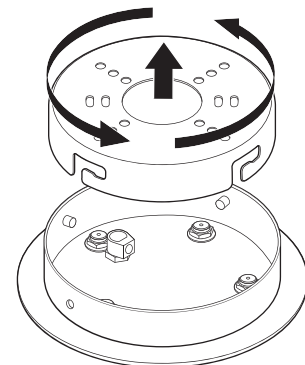

LEE BROOM

CAROUSEL

220-240V: CA0010 / CA0011 / CA0012 / CA0013

1x

2

3

4

5