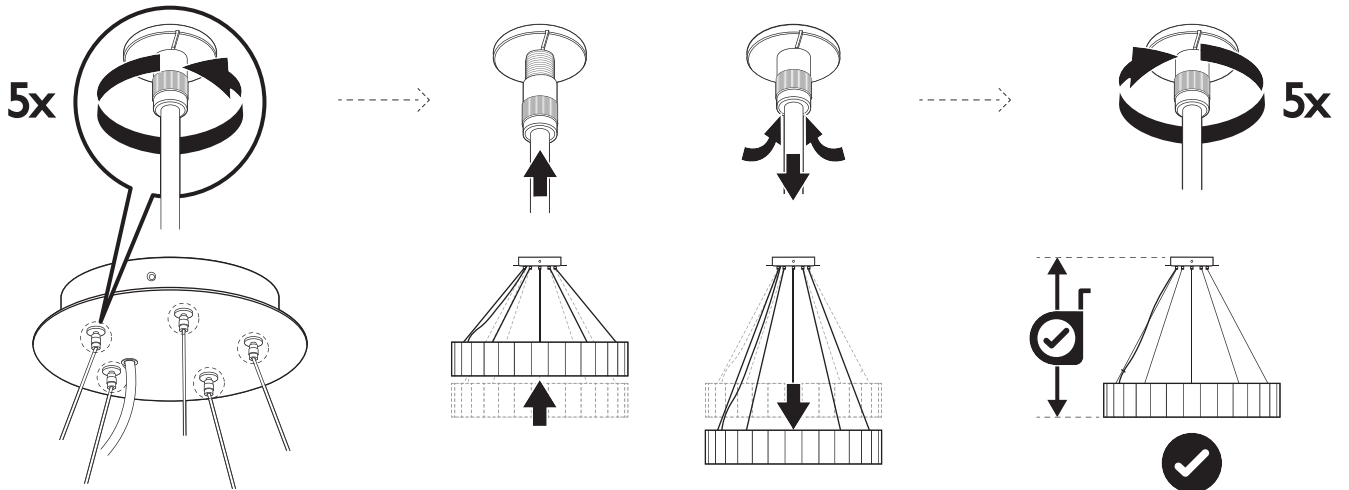

LEE BROOM

CAROUSEL

220-240V: CA0010 / CA0011 / CA0012 / CA0013

1x

2

3

4

5