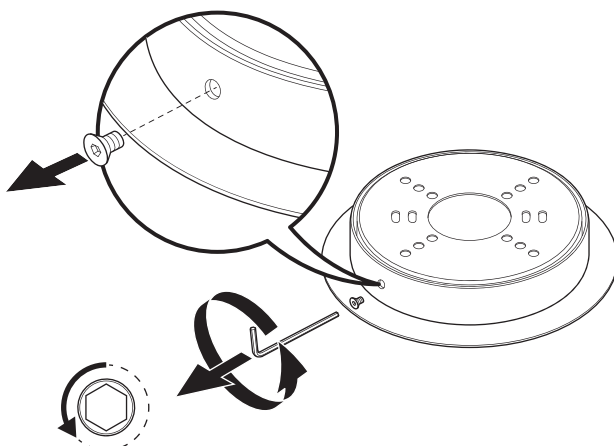

LEE BROOM

CAROUSEL

220-240V: CA0010 / CA0011 / CA0012 / CA0013

1x

2

3

4

5