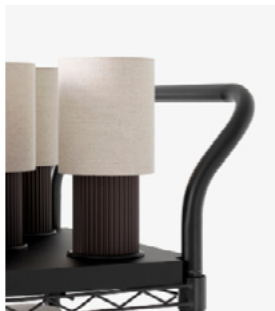

H: 2.8cm / 11in, W: 89.2cm /

Charging Tray & Tradition

Product category

Lighting - 11

Environment

Indoor

Material

Acrylic, polycarbonate, PCB
board

Country of origin

PRC

Dimensions

H: 2.8cm / 11in, W: 89.2cm /
37.9in,

Packaging dimensions

H: 49cm / 19.3in, W: 96cm / 37.8in , D:
7cm / 2.8in

Colli

quantity

1

Weight

Product: 6.6 kg / Incl.
packaging: 7.8 kg.

Colour

Matte

Black

Cleaning instructions

Wipe the surface of the lamp with a
soft dry
cloth. Do not use any abrasive
cleaning tools such
as steel wool, scouring sponges or stiff
brushes.

Never use strong cleaning agents such

Related products

& Tradition®