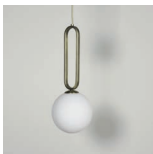

eno studio

ENO
studio

Editeur de design depuis plus de 10 ans, travaillant avec les plus talentueux designers actuel, il était donc normal que le studio ENO intègre en son sein une équipe de designer pour imaginer ses propres pièces. Nos réalisations vont de l'objet au mobilier en passant par le textile.

Design brand for 10 years, working with the most talented actual designers, it was obvious for ENO studio to incorporate a design team to imagine its own pieces. Our projects range from object to furniture and textile.

CIME

Lamp - 2018

«CIME, est une collection de luminaires qui se jouent de la gravité. Un globe en verre circule autour d'un anneau en laiton brossé, créant une rencontre entre formes simples et sophistication».

«CIME is a light collection which play with gravity. The glass globe seems to run around the brushed brass ring, creating a bound between simple shapes and sophistication».