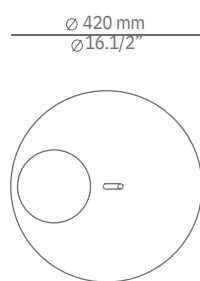

SPECIAL REQUIREMENTS

Custom nishes and versions

Alternate lamping, versions and nishes available for projects. Consult our offices.

Special instructions