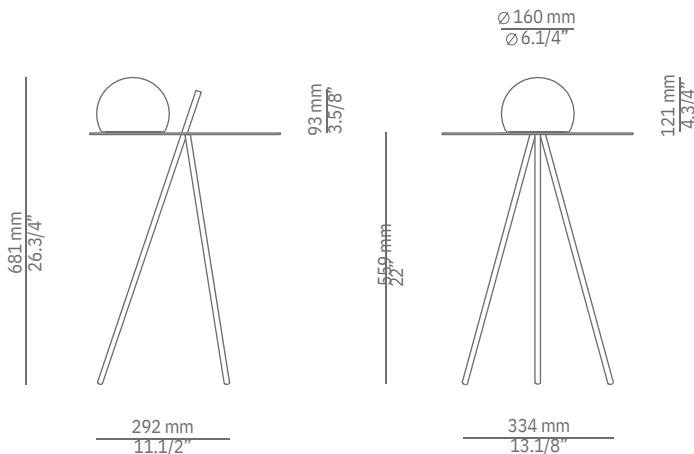

CIRC

table lamp

M-3725 / M-3725X

Date	Type
Project	
Location	
Model #	Quantity
Specifier	

Description

Metallic table lamp providing direct and indirect light.
 Suitable for indoor locations (glass shade and on/off cord switch).
 Suitable for outdoor locations (polyethylene shade).

M-3725 CE IP 20 960°

M-3725X CE IP 55 850°

Pictures above might not show the specified dimensions or material. They are for illustration purposes only.

Ordering information

Product Code	Lamp
■ M-3725 INDOOR	LED 8W (2700K / Ang 120° / >90 CRI) / 230V (included) A* Typ* 665 lumens / Glass shade On / Off cord switch

Finish
■ 26 BLK Black

Product Code	Lamp
■ M-3725X OUTDOOR	LED 8W (2700K / Ang 120° / >90 CRI) / 230V (included) A* Typ* 665 lumens / Polyethylene shade

Finish
■ 26 BLK Black

SPECIAL REQUIREMENTS

Custom nishes and versions