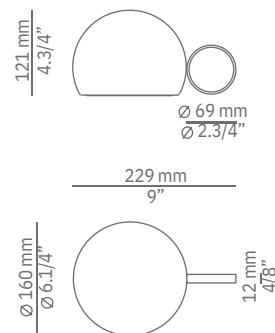

SPECIAL REQUIREMENTS

Custom nishes and versions

Alternate lamping, versions and nishes available for projects. Consult our o ces.