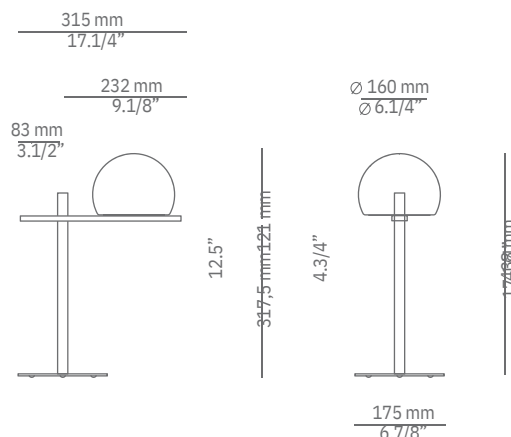

CIRC

table lamp

M-3728 / M-3728X

Date	Type
Project	
Location	
Model #	Quantity
Specifier	

Description

Metallic table lamp providing direct and indirect light.
 Suitable for indoor locations (glass shade and on/off cord switch).
 Suitable for outdoor locations (polyethylene shade).

M-3728    960°

M-3728X    850°

Pictures above might not show the specified dimensions or material. They are for illustration purposes only.

Ordering information

Product Code	Lamp	Finish						
 M-3728 INDOOR	LED 8W (2700K / Ang 120° / >90 CRI) / 230V (included)  Typ* 665 lumens / Glass shade On / Off cord switch	<table border="0"> <tr> <td></td> <td>26 BLK</td> <td>Black</td> </tr> <tr> <td></td> <td>61 S GLD</td> <td>Satin Gold</td> </tr> </table>		26 BLK	Black		61 S GLD	Satin Gold
	26 BLK	Black						
	61 S GLD	Satin Gold						
 M-3728X OUTDOOR	LED 8W (2700K / Ang 120° / >90 CRI) / 230V (included)  Typ* 665 lumens / Polyethylene shade	<table border="0"> <tr> <td></td> <td>26 BLK</td> <td>Black</td> </tr> <tr> <td></td> <td>80 RT</td> <td>Rust</td> </tr> </table>		26 BLK	Black		80 RT	Rust
	26 BLK	Black						
	80 RT	Rust						