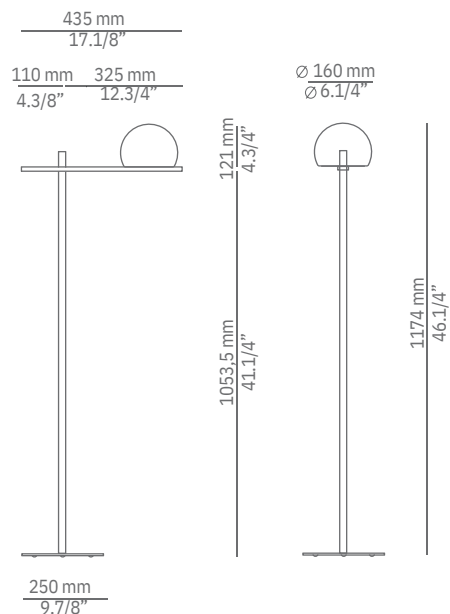

# CIRC

floor lamp

p-3729 / p-3729X

Date	Type
Project	
Location	
Model #	Quantity
Specifier	

## Description

Metallic floor lamp providing direct and indirect light.  
 Suitable for indoor locations (glass shade and on/off cord switch).  
 Suitable for outdoor locations (polyethylene shade).

p-3729    960°

p-3729X    850°

Pictures above might not show the specified dimensions or material. They are for illustration purposes only.

## Ordering information

Product Code	Lamp	Finish
 p-3729 INDOOR	LED 8W (2700K / Ang 120° / >90 CRI) / 230V (included)  Typ* 665 lumens / Glass shade On / Off cord switch	 26 BLK Black  61 S GLD Satin Gold
 p-3729X OUTDOOR	LED 8W (2700K / Ang 120° / >90 CRI) / 230V (included)  Typ* 665 lumens / Polyethylene shade	 26 BLK Black  80 RT Rust