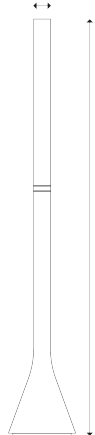

Croma,
Design by Luca Nichetto

Model Croma

Taking its name from the Italian word for a 'quaver' or 'eighth', the floor lamp Croma reflects the dynamism of the musical note in its slender frame. In contrast to the classic floor lamp, which typically opens out at the top, Luca Nichetto turned the frame on its head to create a revolutionary product. Immediate in its function, elegant in the four available finishes, Croma's powerful light output and dim-to-warm function make it suitable for a variety of environments.

Croma

Ø 7.6 cm
Ø 2.99"

186 cm
73.22"

110 cm
43.3"

Ø 30 cm
Ø 11.81"

Ø 30 cm
Ø 11.81"

Light source

LED
Dim-to-warm
from 2200 K
to 3200 K
42 W / 5600 lm
220-240 V
CRI 90
MacAdam 3-Step

Dim-to-warm
20% ? 2200 K – 1400 lm
40% ? 2600 K – 2400 lm
60% ? 2850 K – 3550 lm
80% ? 3000 K – 4600 lm
100% ? 3200 K – 5600 lm

LED included

Structure: Metal

Code

Matte White – 9010	17270 1000
Matte Black – 9005	17270 2000
Bronze	17270 3400
Green	17270 7000