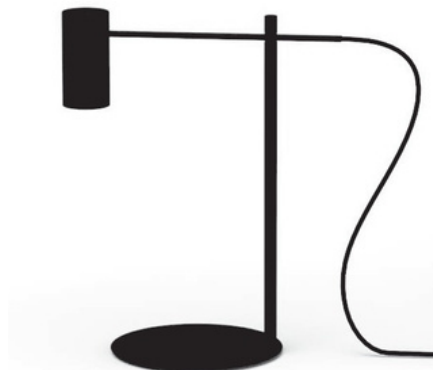

CYLS

M-3907

table lamp

Date	Type
Project	
Location	
Model #	Quantity
Specier	

Description

Minimal metallic table lamp with cylindrical head.
Adjustable reading arm with horizontal movement and 360° rotation.
On/O cord switch.

Pictures above might not show the specified dimensions or material. They are for illustration purposes only.

Ordering information

Product Code	Lamp	Finish body
M-3907	LED or Fluor. up to 10W (bulb not included) E14/ 230 V On/Off cord switch	<ul style="list-style-type: none"> 26 BLK Black 55 BG Beige CUSTOM