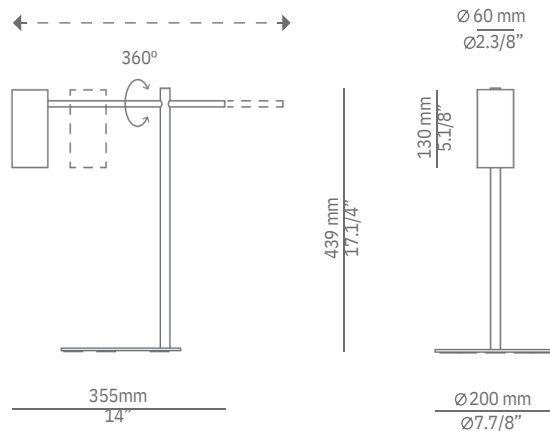

CYLS

M-3907

table lamp

Date	Type
Project	
Location	
Model #	Quantity
Specier	

Description

Minimal metallic table lamp with cylindrical head.
Adjustable reading arm with horizontal movement and 360° rotation.
On/O cord switch.

Pictures above might not show the specified dimensions or material. They are for illustration purposes only.

Ordering information

Product Code	Lamp	Finish body
M-3907	LED or Fluor. up to 10W (bulb not included) E14/ 230 V On/Off cord switch	<ul style="list-style-type: none"> 26 BLK Black 55 BG Beige CUSTOM