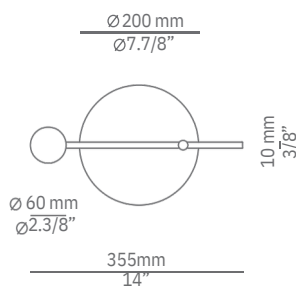

CYLS

M-3907

table lamp

Date	Type
Project	
Location	
Model #	Quantity
Specier	

Description

Minimal metallic table lamp with cylindrical head.
Adjustable reading arm with horizontal movement and 360° rotation.
On/O cord switch.

Pictures above might not show the specified dimensions or material. They are for illustration purposes only.

Ordering information

Product Code	Lamp	Finish body
M-3907	LED or Fluor. up to 10W (bulb not included) E14/ 230 V On/Off cord switch	<ul style="list-style-type: none"> 26 BLK Black 55 BG Beige CUSTOM