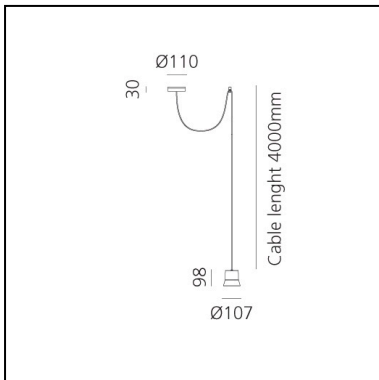

## LUMINAIRE

- Watt: **9W**
- Delivered lumen output: **425lm**
- CCT: **3000K**
- Efficiency: **67%**
- Efficacy: **47.22lm/W**
- CRI: **90**

## Notes

Max. cable length 4000mm  
Max. distance between rose and decentralised hook 2500mm

## DIMENSIONS

- Height: **98 mm**
- Diameter: **107 mm**
- Base Width: **30 mm**
- Base Diameter: **110 mm**
- Glow Wire Test: **650°**