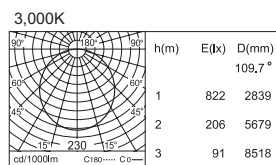

Abaco-D  
DD-20670 Series

Recessed Down Light

TYPE OF LED : SMD 

TRIM & LED HOUSING  
AL. Die-Casting, Electrostatic Powder Coating

COVER  
PC

TYPE OF LED		SMD				
INPUT VOLTAGE		220-240 Vac , 50/60 Hz				
INPUT POWER	OUTPUT POWER	OUTPUT VOLTAGE	OUTPUT CURRENT	CRI	COLOR TEMPERATURE	LUMINOUS FLUX
28 W	24 W	36 Vdc	700 mA	80	3 000 K	2 281 lm

OPERATING TEMPERATURE RANGE	-20 to +40 °C
MAINTENANCE OF LUMEN -L80	50 000 hours at 25 °C
COLOR RENDERING INDEX	80, 90
COLOR TEMPERATURE	5 000 K / 4 000 K / 3 000 K

	<p>DD-20670.01 LED 28 W (72 LED)</p>	 <p>1.1 kg</p>
	<p>DD-20670.02 LED 28 W (72 LED)</p>	 <p>1.1 kg</p>
	<p>DD-20670.03 LED 28 W (72 LED)</p>	 <p>1.0 kg</p>
	<p>DD-20670.04 LED 28 W (72 LED)</p>	 <p>1.0 kg</p>
	<p>DD-20670.07 LED 28 W (72 LED)</p>	 <p>1.3 kg</p>