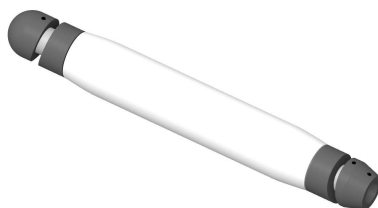

DATASHEET

Type: **MONA MEDIUM**
Name: Floor light
ID: PC980
Designed by: Lucie Koldová

Download

Description

The collection is a showcase of original design and refined combinations of materials, such as glass, metal, and leather. It features a tubular LED light source with a range of colour temperatures to choose from.

Tech. description

The light comprises a glass shade, metal body, and tubular LED light source with triplex opal glass diffusor. The LED light source and glass shade assembly is secured with wooden endcaps and attached to the body of the light with a connector. The electronics are housed in the base.

Colours options: https://brokis.sharepoint.com/:b:/s/brokis_sp/Eee5g9kJb95DjTDulrT5DAkBrZvunpUIJRIHtk11DX17Q

CONSTRUCTION SPECIFICATION

Weight: 10 kg
Construction material: glass, metal, wood
Cord length [mm]: 2,200 mm
Mounting: Floor
Environment: Indoor

2022_07
PAGE 1

DATASHEET

RECOMMENDED BULBS

Download

CP12411

Type	LED module
Lamp wattage [W]	7,7 W
Input voltage [V]	24 VDC
Energy class	E
Flux [lm]	327 lm
Light colour [K]	2700 K
CRI	90+
Lifespan [h]	20000h
Dimmable	yes (PWM)