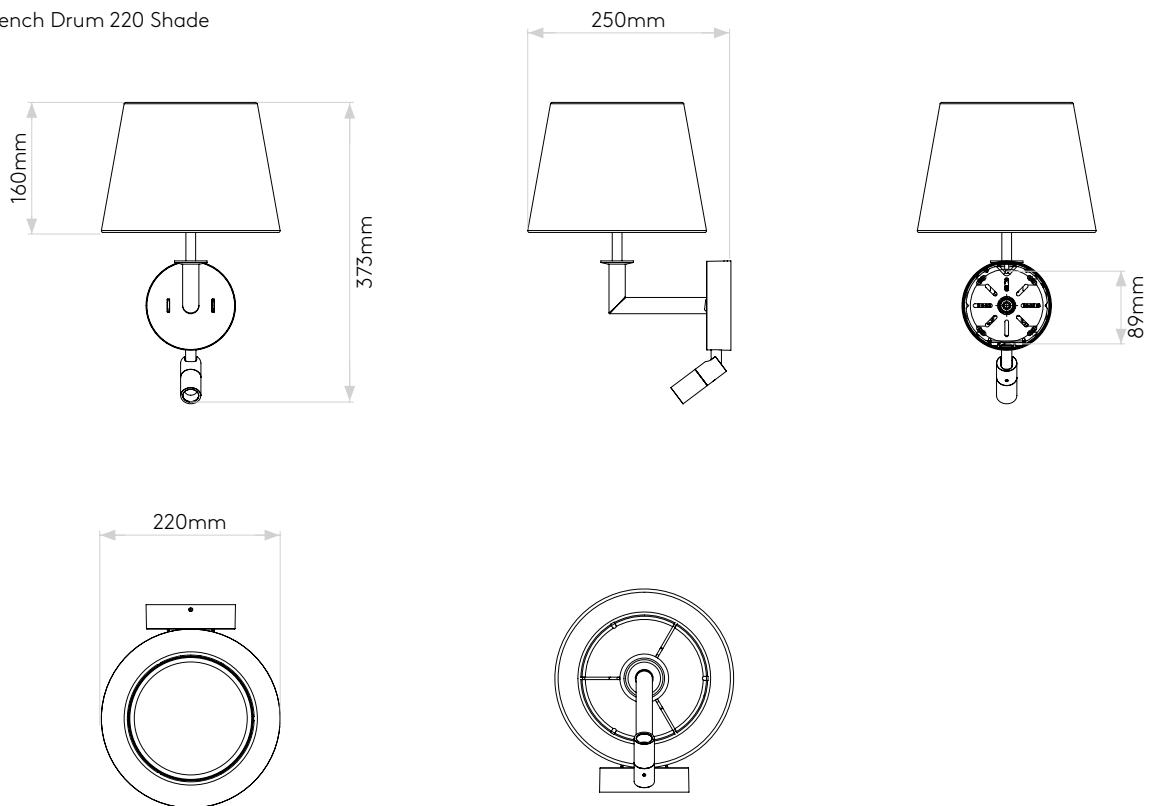

## Lamp

Light Source:	LED E27/ES
Wattage:	12W Max
Lamp Included:	No
Maximum Lamp Length (mm):	120
Luminous Flux (lm):	Lamp Dependent
Colour Temp (K):	Lamp Dependent
CRI (Ra):	Lamp Dependent
Macadam Ellipse:	Lamp Dependent
Tilt Adjustable Angle (°):	90
Rotation Adjustable Angle (°):	180
Lifetime (hrs):	Lamp Dependent
Beam Angle (°):	Lamp Dependent

# Product Elevations

astro

Without Shade

With French Drum 220 Shade

Please note that some dimensions may vary slightly due to manufacturing tolerances, this includes cable entry and fixing holes

Veillez noter que certaines dimensions peuvent varier légèrement en raison des tolérances de fabrication, y compris l'entrée de câble et les trous de fixation.