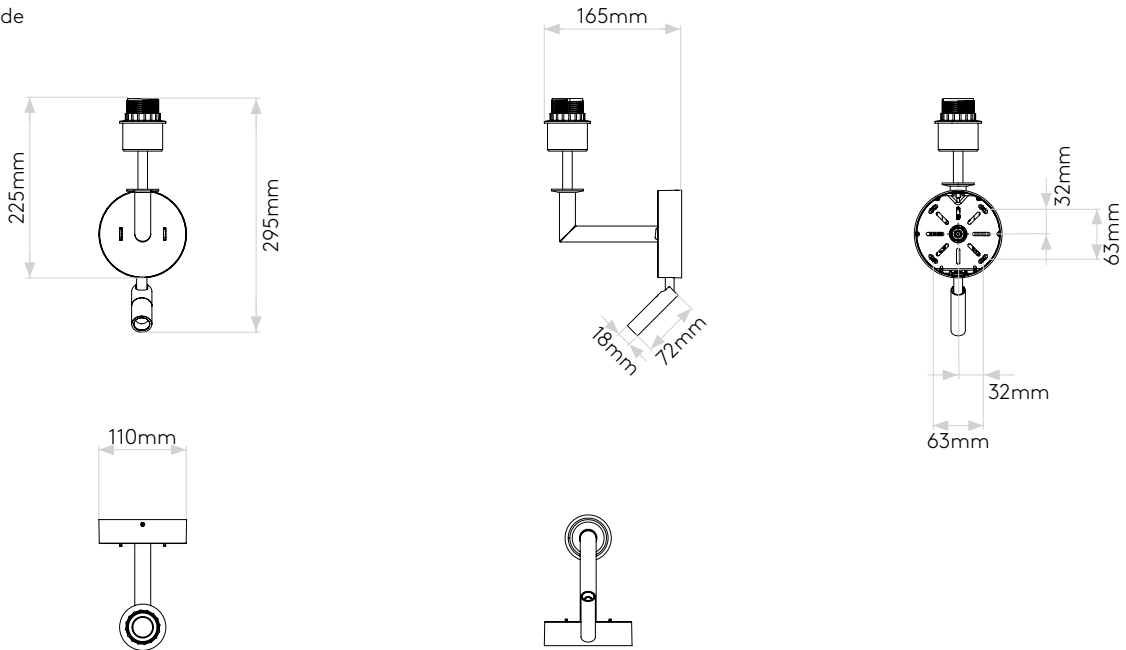

## General

Location:	Indoor
Class:	CE (Class I)
Ip Rating:	IP20
Bathroom Zone:	Zone 3
Driver Required:	No
Installation Orientation:	Wall Mount
Main Material:	Metal - Mild Steel
Dimensions (mm):	H: 295 W: 110 D: 165
Cut Out Hole :	-
Recess Depth (mm):	-
Fire Rating:	-
Cable Length (mm):	-
Gross Weight (kg):	TBC

## Lamp

Light Source:	LED E27/ES
Wattage:	12W Max
Lamp Included:	No
Maximum Lamp Length (mm):	120
Luminous Flux (lm):	Lamp Dependent
Colour Temp (K):	Lamp Dependent
CRI (Ra):	Lamp Dependent
Macadam Ellipse:	Lamp Dependent
Tilt Adjustable Angle (°):	90
Rotation Adjustable Angle (°):	180
Lifetime (hrs):	Lamp Dependent
Beam Angle (°):	Lamp Dependent

# Product Elevations

astro

Without Shade

With French Drum 220 Shade

Please note that some dimensions may vary slightly due to manufacturing tolerances, this includes cable entry and fixing holes

Veillez noter que certaines dimensions peuvent varier légèrement en raison des tolérances de fabrication, y compris l'entrée de câble et les trous de fixation.