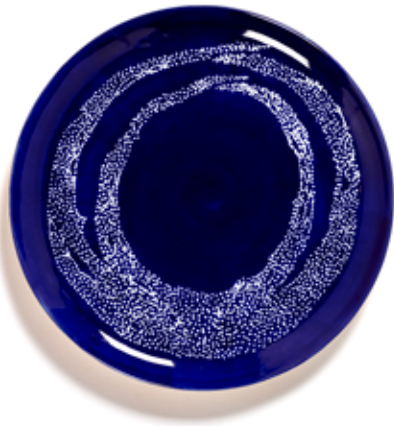

Sunny Yellow + Swirl-Dots Black
B8921005J

Material - Stoneware

PRODUCT OVERVIEW

OTTOLENGHI – FEAST

HIGH PLATES

D.22 cm – H.4 cm
D.8 5/8 inch – H.1 5/8 inch

Sunny Yellow + Swirl-Dots Black
B8921008J

Lapis Lazuli + Swirl-Stripes White
B8921008A

White + Pepper Black
B8921008K

White + Swirl-Stripes Red
B8921008C

Azure + Artichoke Green
B8921008G

Delicious Pink + Pepper Blue
B8921008L

Material - Stoneware

PRODUCT OVERVIEW

OTTOLENGHI – FEAST

LARGE PLATES

D.26 cm – H.2 cm
D.10 1/4 inch – H.3/4 inch

Lapis Lazuli + Swirl-Dots White
B8921006I

Azure
B8921006Z

White + Pepper Black
B8921006K

Sunny Yellow + Swirl-Dots Black
B8921006J

Lapis Lazuli + Swirl-Stripes White
B8921006A