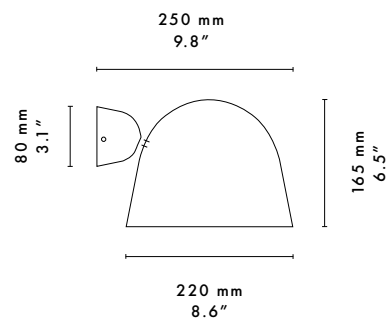

Not included

Shade

Rotatable (280 degrees)

Country of origin

China

Packaging

No. of boxes: 1 box (2 pcs per box)

2 pcs per box: L 520 x D 370 x H 225 mm

L 20.4 x D 14.5 x H 8.8"

130007: 1 pc per box

1 pc per box: L 220 x D 280 x H 320 mm

L 8.6 x D 11.0 x H 12.6"

Weight

1,7 kg per lamp (1,8/4 kg incl. packaging)

Care instructions

For daily care, wipe off with a clean, moist cloth followed by a soft dry cloth. All our recommended care guides can be downloaded [here](#).

Item no / colour

130003 Black (CE)

139200 Black (cUL)

139202 Mustard (cUL)

Product dimensions

Ø 220 x D 250 x H 165 mm

Ø 8.6 x D 9.8 x H 6.5"

Kuppi wall lamp