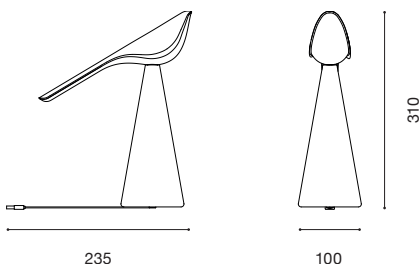

Type
Portable Table Light