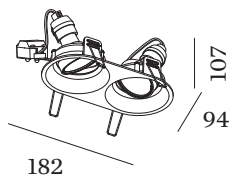

**PROJECT** \_\_\_\_\_

**TYPE** \_\_\_\_\_

**NOTES** \_\_\_\_\_

**QUANTITY** \_\_\_\_\_

**DATE** \_\_\_\_\_

Oval ceiling recessed downlight made from die-cast aluminium; adjustable; surface White Matt; powder coated, matt texture; RAL 9010; installation without tools using wire springs; suitable for ceiling thickness of 4-23 mm; recessed depth 115 mm; lamp socket GU10; lamp type PAR16; max. 12W; 100 - 240 V; 355° rotatable and 35° tiltable; degree of protection IP20; Class 2; IC rated; lamp not included;

**ELECTRICAL**

100 - 240 V \_\_\_\_\_  
 total insets 13.0 W \_\_\_\_\_  
 Class 2 \_\_\_\_\_

**PHYSICAL**

length 182 mm \_\_\_\_\_  
 width 94 mm \_\_\_\_\_  
 height 107 mm \_\_\_\_\_  
 0.42 kg \_\_\_\_\_  
 wire springs \_\_\_\_\_