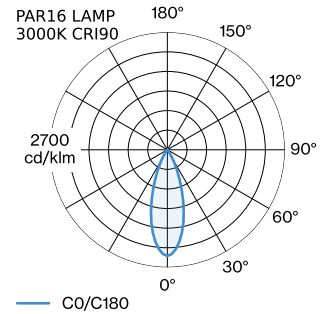

LIGHT DISTRIBUTION

[112720W0] The technical data represent rated values for an ambient temperature of 25°C. The data values for the luminous flux are initially subject to a tolerance of +/- 10%, those for the electrical connected load are initially subject to a tolerance of +/- 10%, and those for the colour temperature are initially subject to a tolerance of +/- 150 K. No liability is assumed for typographical or printing errors. The general terms and conditions of Wever & Ducré BV apply.