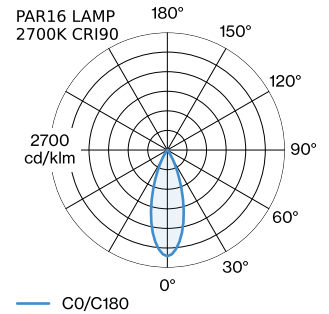

LIGHT DISTRIBUTION

[112720W0] The technical data represent rated values for an ambient temperature of 25°C. The data values for the luminous flux are initially subject to a tolerance of +/- 10%, those for the electrical connected load are initially subject to a tolerance of +/- 10%, and those for the colour temperature are initially subject to a tolerance of +/- 150 K. No liability is assumed for typographical or printing errors. The general terms and conditions of Wever & Ducré BV apply.