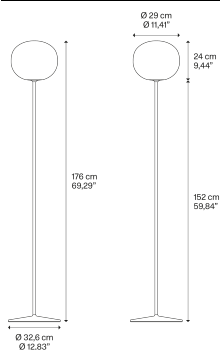

Volum short 29,  
Design by Snøhetta

Model Volum long 29

Volum celebrates the elegance of simplicity with a series of lamps that, in their similar yet intimately different shapes, complement each other in poetic compositions that narrate an all-round illumination, tailored for various functions and uses. Behind its apparent simplicity, the collection designed in collaboration with architectural firm Snøhetta conceals a complex technical achievement, paying homage to the ancient glassblowing technique that gives life to naturally imperfect shapes. The blown glass spheres of the diffuser, available in diameters of 14, 22, 29, and 42 cm, feature a glossy white finish that evenly radiates light.

Volum long 29

Light source

E27 LED T28 Ø max 6 cm  
1 x 10 W (max 25 W) Ø max 2,36"  
W / L max 12,5 cm  
W / L max 4.92"

Dimmer switch on the cord  
Interruttore con dimmer sul cavo

Bulb not included

Structure: Metal

White

Diffuser: Blown glass

Polished White

Code

18773 1200

Net weight: 8.67 kg

Parcels: 2

Energy efficiency class

D

Options of Volum short 29

Volum long 42

Volum short 42

Volum short 29