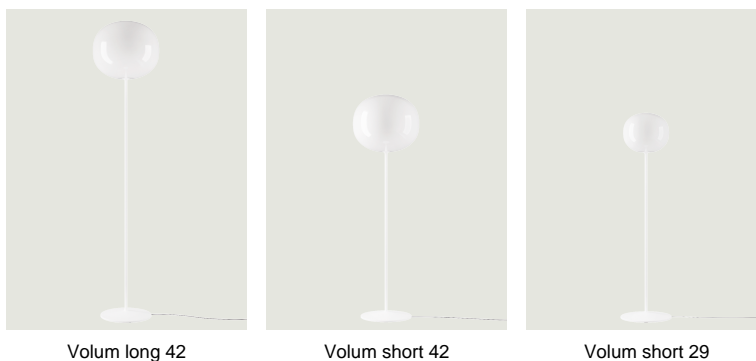

Volum short 29,  
Design by Snøhetta

Model Volum long 29

Volum celebrates the elegance of simplicity with a series of lamps that, in their similar yet intimately different shapes, complement each other in poetic compositions that narrate an all-round illumination, tailored for various functions and uses. Behind its apparent simplicity, the collection designed in collaboration with architectural firm Snøhetta conceals a complex technical achievement, paying homage to the ancient glassblowing technique that gives life to naturally imperfect shapes. The blown glass spheres of the diffuser, available in diameters of 14, 22, 29, and 42 cm, feature a glossy white finish that evenly radiates light.

Volum long 29

Light source

E27 LED T28 Ø max 6 cm  
1 x 10 W (max 25 W) Ø max 2,36"  
W / L max 12,5 cm  
W / L max 4.92"

Dimmer switch on the cord  
Interruttore con dimmer sul cavo

Bulb not included

Structure: Metal

White

Diffuser: Blown glass

Polished White

Code

18773 1200

Net weight: 8.67 kg

Parcels: 2

Energy efficiency class

D

Options of Volum short 29

Volum long 42

Volum short 42

Volum short 29