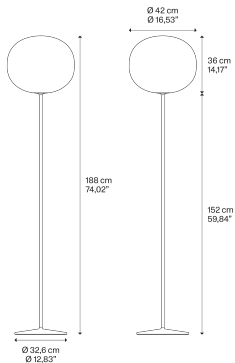

Volum short 29,  
Design by Snøhetta

Model Volum long 42

Volum celebrates the elegance of simplicity with a series of lamps that, in their similar yet intimately different shapes, complement each other in poetic compositions that narrate an all-round illumination, tailored for various functions and uses. Behind its apparent simplicity, the collection designed in collaboration with architectural firm Snøhetta conceals a complex technical achievement, paying homage to the ancient glassblowing technique that gives life to naturally imperfect shapes. The blown glass spheres of the diffuser, available in diameters of 14, 22, 29, and 42 cm, feature a glossy white finish that evenly radiates light.

Volum long 42

Light source

E27 LED T35 Ø max 9,8 cm  
1 x 21 W (max 25 W) Ø max 3,85"

Dimmer switch on the cord  
Interruttore con dimmer sul cavo

Bulb not included

Structure: Metal

White

Diffuser: Blown glass

Polished White

Code

18774 1200

Net weight: 9.53 kg

Parcels: 2

Energy efficiency class

**D**

## Options of Volum short 29

Volum long 29

Volum short 42

Volum short 29