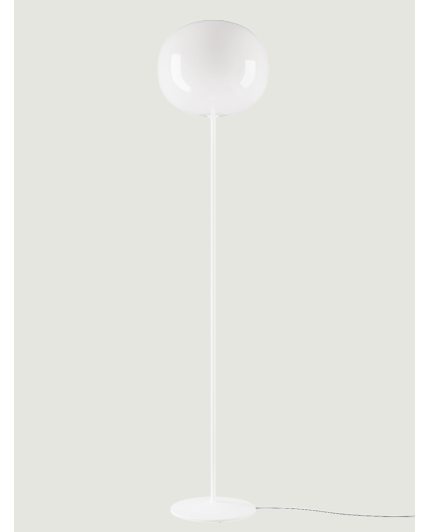

Volum short 29,  
Design by Snøhetta

Model Volum long 42

Volum celebrates the elegance of simplicity with a series of lamps that, in their similar yet intimately different shapes, complement each other in poetic compositions that narrate an all-round illumination, tailored for various functions and uses. Behind its apparent simplicity, the collection designed in collaboration with architectural firm Snøhetta conceals a complex technical achievement, paying homage to the ancient glassblowing technique that gives life to naturally imperfect shapes. The blown glass spheres of the diffuser, available in diameters of 14, 22, 29, and 42 cm, feature a glossy white finish that evenly radiates light.

Volum long 42

Light source

E27 LED T35 Ø max 9,8 cm  
1 x 21 W (max 25 W) Ø max 3,85"

Dimmer switch on the cord  
Interruttore con dimmer sul cavo

Bulb not included

Structure: Metal

White

Diffuser: Blown glass

Polished White

Code

18774 1200

Net weight: 9.53 kg

Parcels: 2

Energy efficiency class

**D**