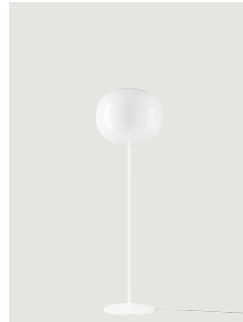

Volum short 29,  
Design by Snøhetta

Model Volum long 42

Volum celebrates the elegance of simplicity with a series of lamps that, in their similar yet intimately different shapes, complement each other in poetic compositions that narrate an all-round illumination, tailored for various functions and uses. Behind its apparent simplicity, the collection designed in collaboration with architectural firm Snøhetta conceals a complex technical achievement, paying homage to the ancient glassblowing technique that gives life to naturally imperfect shapes. The blown glass spheres of the diffuser, available in diameters of 14, 22, 29, and 42 cm, feature a glossy white finish that evenly radiates light.

Volum long 42

Light source

E27 LED T35 Ø max 9,8 cm  
1 x 21 W (max 25 W) Ø max 3,85"

Dimmer switch on the cord  
Interruttore con dimmer sul cavo

Bulb not included

Structure: Metal

White

Diffuser: Blown glass

## Options of Volum short 29

Volum long 29

Volum short 42

Volum short 29