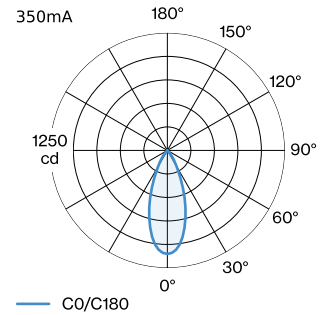

PROJECT

TYPE

NOTES

QUANTITY

DATE

Ceiling recessed spotlight made from die-cast aluminium with round base; surface Black Matt; powder coated, matt texture; RAL 9011; inner ring black; installation without tools using blade springs; recessed depth 85 mm; with COB (Chip on Board) technology for maximum efficiency; light colour 2000 - 3000 K colour warm dimming; ≤ 3 SDCM (initial MacAdam); CRI ≥ 90 ; beam angle 39°; 350° rotatable and 90° tiltable; degree of protection IP20; Class 3; IC rated; driver not included; light source replaceable by Wever & Ducreé or by a professional with explicit authorization;

LUMINAIRE

Ceiling
 Semi-Recessed
 tilt max 90 °
 rotation 350 °
 Black Matt
 RAL 9011 ^a
 IP20
 IC rated
 Interior
 545 lm

LIGHT DISTRIBUTION

LED Module

colour warm dimming
 2000 - 3000 K
 CRI ≥ 90
 L70 / 50000h
 ≤ 3 SDCM (initial MacAdam)

Optical

Medium (standard)
 beam angle 39°
 CIE flux code: 98 100 100 100 100

Electrical

excl. driver
 16 V
 Class III
 Standard

Physical

diameter 35 mm
 height 55 mm
 0.12 kg
 blade springs

Cutout

diameter 46-48 mm
 min. ceiling thickness 8 mm
 recessed depth 85 mm

datasheet.quicksum.material

Aluminium

^a Colour may deviate slightly due to production conditions

CONE DIAGRAM

medium (standard) 390mA

h (m)	E0° (lx)	ø (m)
1	1100	0.71
2	280	1.43
3	120	2.14
4	70	2.86
5	40	3.57