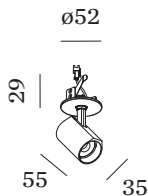

PROJECT

TYPE

NOTES

QUANTITY

DATE

Ceiling recessed spotlight made from die-cast aluminium with round base; surface Black Matt; powder coated, matt texture; RAL 9011; inner ring black; installation without tools using blade springs; recessed depth 85 mm; with COB (Chip on Board) technology for maximum efficiency; light colour 2000 - 3000 K colour warm dimming; ≤ 3 SDCM (initial MacAdam); CRI ≥ 90 ; beam angle 39°; 350° rotatable and 90° tiltable; degree of protection IP20; Class 3; IC rated; driver not included; light source replaceable by Wever & Ducreé or by a professional with explicit authorization;

Optical

Medium (standard)
 beam angle 39°
 CIE flux code: 98 100 100 100 100

Electrical

excl. driver
 16 V
 Class III
 Standard

Physical

diameter 35 mm
 height 55 mm
 0.12 kg
 blade springs

Cutout

diameter 46-48 mm
 min. ceiling thickness 8 mm
 recessed depth 85 mm

datasheet.quicksum.material

Aluminium

^a Colour may deviate slightly due to production conditions

CONE DIAGRAM

medium (standard) 390mA

h (m)	E0° (lx)	ø (m)
1	1100	0.71
2	280	1.43
3	120	2.14
4	70	2.86
5	40	3.57