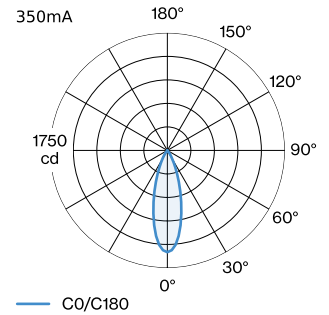

PROJECT _____

TYPE _____

NOTES _____

QUANTITY _____

DATE _____

Ceiling recessed spotlight made from die-cast aluminium with round base; surface Gold; wet painted, matt smooth; No matching RAL; inner ring black; installation without tools using blade springs; recessed depth 85 mm; with COB (Chip on Board) technology for maximum efficiency; light colour 3000 K; ≤ 2 SDCM (initial MacAdam); CRI ≥ 90 ; beam angle 31°; 350° rotatable and 90° tiltable; degree of protection IP20; Class 3; IC rated; driver not included; light source replaceable by Wever & Ducré or by a professional with explicit authorization;

LUMINAIRE

Ceiling
Semi-Recessed
tilt max 90 °
rotation 350 °
Gold
No matching RAL
IP20
IC rated
Interior
530 lm

LED Module

3000 K
CRI ≥ 90
L70 / 55000h
≤ 2 SDCM (initial MacAdam)

Optical

Medium (standard)
beam angle 31°
CIE flux code: 99 100 100 100 100

Electrical

excl. driver
17 V
Class III
Standard

Physical

diameter 35 mm
height 55 mm
0.12 kg
blade springs

Cutout

diameter 46-48 mm
min. ceiling thickness 8 mm
recessed depth 85 mm

datasheet.quicksum.material

Aluminum

LIGHT DISTRIBUTION

CONE DIAGRAM

medium (standard) 350mA

h (m)	EO° (lx)	ø (m)
1	1520	0.56
2	380	1.12
3	170	1.68
4	90	2.23
5	60	2.79

Maintenance Factor

Operating Time [h]	10.000	20.000	30.000	40.000	50.000
LLMF	0.92	0.87	0.83	0.79	0.75
LSF	1	1	1	1	1