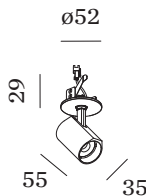

PROJECT _____

TYPE _____

NOTES _____

QUANTITY _____

DATE _____

Ceiling recessed spotlight made from die-cast aluminium with round base; surface Gold; wet painted, matt smooth; No matching RAL; inner ring black; installation without tools using blade springs; recessed depth 85 mm; with COB (Chip on Board) technology for maximum efficiency; light colour 3000 K; ≤ 2 SDCM (initial MacAdam); CRI ≥ 90 ; beam angle 31°; 350° rotatable and 90° tiltable; degree of protection IP20; Class 3; IC rated; driver not included; light source replaceable by Wever & Ducré or by a professional with explicit authorization;

Electrical

excl. driver
17 V
Class III
Standard

Physical

diameter 35 mm
height 55 mm
0.12 kg
blade springs

Cutout

diameter 46-48 mm
min. ceiling thickness 8 mm
recessed depth 85 mm

datasheet.quicksum.material

ELECTRICAL ACCESSORIES
Driver

Type	Colour	Voltage	L·W·H (MM)	Item number
6W 350mA 8.6-18V		8.6-18V	67·39·22	90213303
10W 350mA 13-26V phase-cut dim		13-26V	115·41·25	90223406
14W 350mA 10-40V DALI-2 push dim		10-40V	166·29·21	90243502