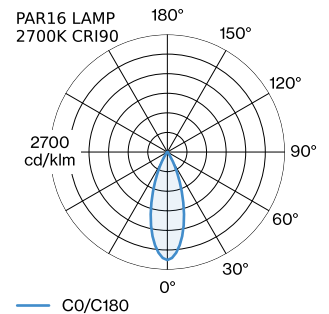

LIGHT DISTRIBUTION