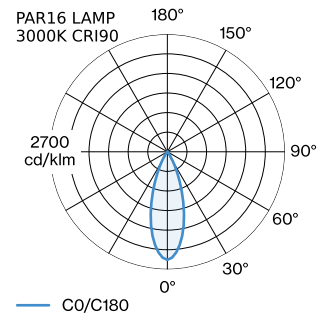

LIGHT DISTRIBUTION