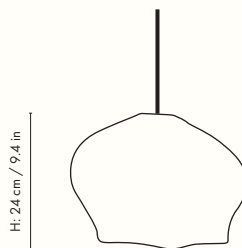

1104268093
Natural

Information

Size: H: 30 x W: 47 x D: 43 cm /

H: 11.8 x W: 18.5 x D: 16.9 in

Material: Braided rattan. Inside: Iron structure

Care: Wipe with a damp cloth

Light source: Max 12W LED

Info: Light bulb and electrical cord not included. To find a corresponding electrical cord, please refer to the product fact sheet for Fabric Cords. Registered design

Country of origin: Indonesia

Net weight: 0.8 kg

Packsize: 2

Warning: This is a hand braided item, small variations in colour and shape may occur

Measurements

Drape Lampshade – Small

The Drape Lampshade is hand braided from natural rattan, boasting an organic and irregular shape that casts gentle, distinctive shadows. Creating a mesmerising ambience, it serves as a natural, textural addition to any space. Use it as a captivating centerpiece throughout the home or as a soothing source of calming light in the kids' room.

1104268180
Natural

Information

Size: H: 24 x W: 32 x D: 29 cm /

H: 9.4 x W: 12.6 x D: 11.4 in

Material: Braided rattan. Inside: Iron structure

Care: Wipe with a damp cloth

Light source: Max 12W LED

Info: Light bulb and electrical cord not included. To find a corresponding electrical cord, please refer to the product fact sheet for Fabric Cords. Registered design

Country of origin: Indonesia

Net weight: 0.6 kg

Packsizes: 1

Warning: This is a hand braided item, small variations in colour and shape may occur

Measurements

W: 32 cm / 12.6 in

W: 32 cm / 12.6 in

Space to feel comfortably you