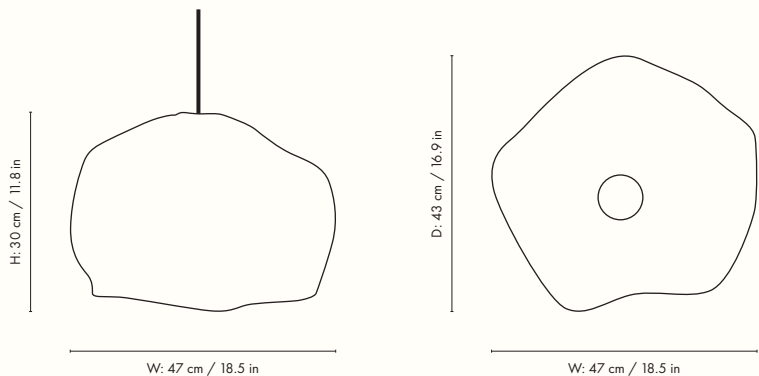

1104268093
Natural

Information

Size: H: 30 x W: 47 x D: 43 cm /

H: 11.8 x W: 18.5 x D: 16.9 in

Material: Braided rattan. Inside: Iron structure

Care: Wipe with a damp cloth

Light source: Max 12W LED

Info: Light bulb and electrical cord not included. To find a corresponding electrical cord, please refer to the product fact sheet for Fabric Cords. Registered design

Country of origin: Indonesia

Net weight: 0.8 kg

Packsize: 2

Warning: This is a hand braided item, small variations in colour and shape may occur

Measurements

Drape Lampshade – Small

The Drape Lampshade is hand braided from natural rattan, boasting an organic and irregular shape that casts gentle, distinctive shadows. Creating a mesmerising ambience, it serves as a natural, textural addition to any space. Use it as a captivating centerpiece throughout the home or as a soothing source of calming light in the kids' room.

1104268180
Natural

Information

Size: H: 24 x W: 32 x D: 29 cm /

H: 9.4 x W: 12.6 x D: 11.4 in

Material: Braided rattan. Inside: Iron structure

Care: Wipe with a damp cloth

Light source: Max 12W LED

Info: Light bulb and electrical cord not included. To find a corresponding electrical cord, please refer to the product fact sheet for Fabric Cords. Registered design

Country of origin: Indonesia

Net weight: 0.6 kg

Packsizes: 1

Warning: This is a hand braided item, small variations in colour and shape may occur

Measurements

W: 32 cm / 12.6 in

W: 32 cm / 12.6 in

Space to feel comfortably you