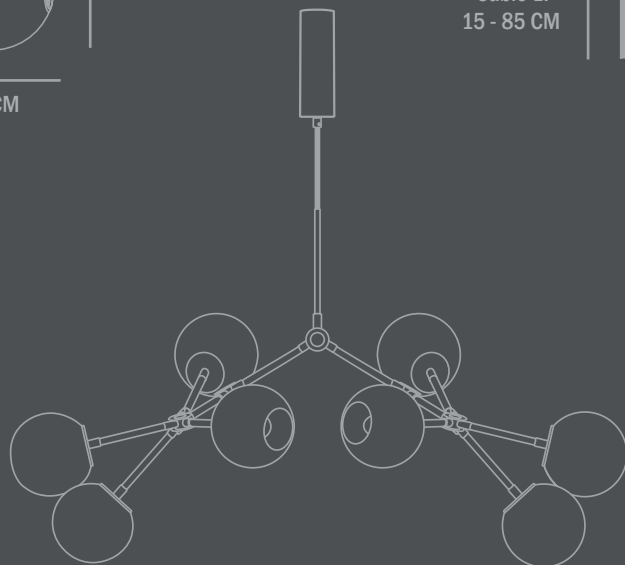

101

C O P E N H A G E N

DROP CHANDELIER GLOBE

The Drop Chandelier Globe introduces a captivating twist to its iconic design with the introduction of a sleek, globe-shaped metal lampshade. Named after its lampshade, Drop Chandelier Globe is an ode to 80's geometric designs, emphasizing clean lines and effortlessly melds with any interior decor.

Designed to captivate both the eye and the imagination, Drop Chandelier Globe offers a harmonious fusion of form and function. Its meticulously engineered construction not only enhances the aesthetic appeal but also maximizes the luminous potential of the hidden light source within.

The versatility of the Drop Chandelier Globe extends beyond its aesthetic allure, thanks to its 14 adjustable metal arms. This ingenious feature allows for personal customization, empowering users to tailor the chandelier to their unique preferences and creative visions. Whether arranged symmetrically for a balanced look or asymmetrically for a dynamic effect, the possibilities for artistic expression are truly limitless.

Does not comply with US Standards.

Cable 2.
200 CM

18 CM

Cable 1.
15 - 85 CM

85 CM

150 CM