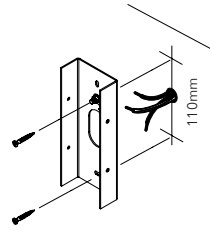

EARTH

Marie Michielssen

SERAX

PRODUCT INFO

Wall Lamp Earth
B7220022
W15,8 x L30,9 H48,5 cm

TYPE

Wall Lamp

MATERIAL

Paper Mache

CORD LENGTH

/

SWITCH

No

LIGHT SOURCE

2x E27

MAX WATT

25 Watt

MAX VOLT

240 Volt

LAMP

Not included

CERTIFICATION

Class I

ENVIRONMENT

Indoor

1