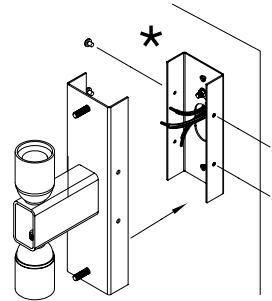

EARTH

Marie Michielssen

SERAX

PRODUCT INFO

Wall Lamp Earth
B7220022
W15,8 x L30,9 H48,5 cm

TYPE

Wall Lamp

MATERIAL

Paper Mache

CORD LENGTH

/

SWITCH

No

LIGHT SOURCE

2x E27

MAX WATT

25 Watt

MAX VOLT

240 Volt

LAMP

Not included

CERTIFICATION

Class I

ENVIRONMENT

Indoor

1

2

3

4

5