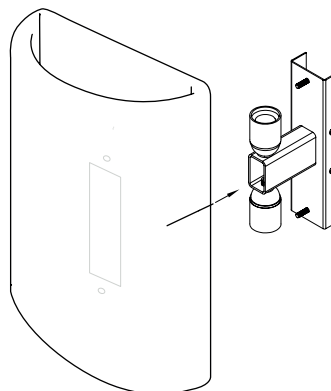

EARTH

Marie Michielssen

SERAX

PRODUCT INFO

Wall Lamp Earth
B7220022
W15,8 x L30,9 H48,5 cm

TYPE

Wall Lamp

MATERIAL

Paper Mache

CORD LENGTH

/

SWITCH

No

LIGHT SOURCE

2x E27

MAX WATT

25 Watt

MAX VOLT

240 Volt

LAMP

Not included

CERTIFICATION

Class I

ENVIRONMENT

Indoor

1

2

3

4

5